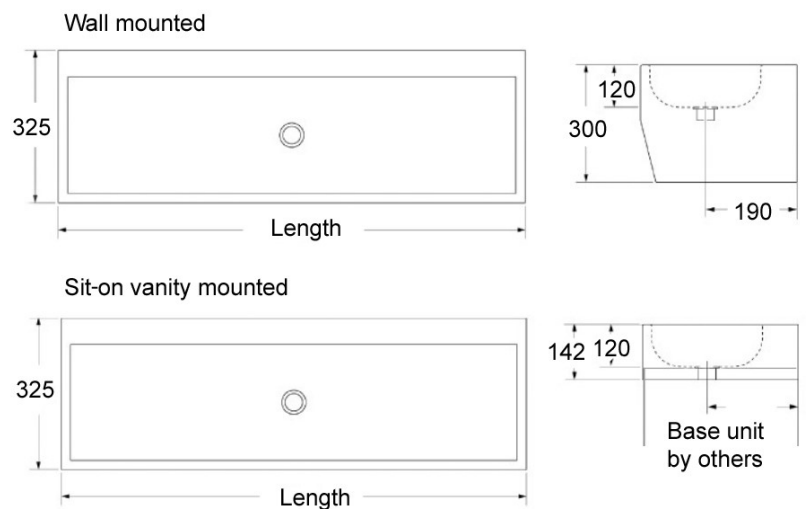

Email: enquiries@washwareessentials.co.uk

Web: www.washwareessentials.co.uk

Washware Essentials Ltd, Kestrel Court, Harbour Road, Portishead, Bristol, BS20 7AN. Tel: 01275 390603