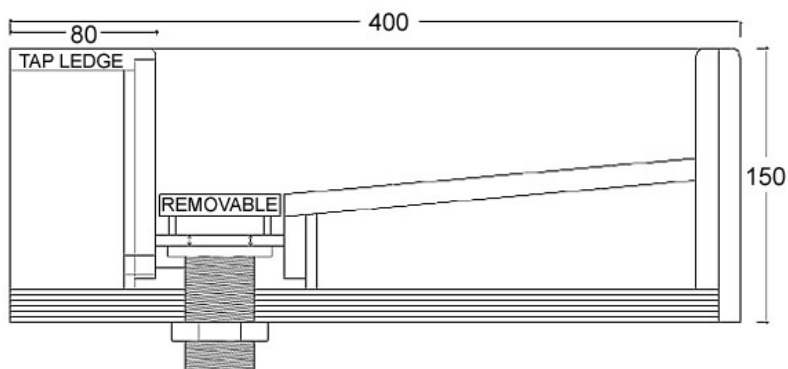

## URBAN

Shown with waste cover removed

- Any size up to 3600mm long
- Concealed waste & removable cover
- Wall or vanity mounted
- Choice of taps

Email: [enquiries@washwareessentials.co.uk](mailto:enquiries@washwareessentials.co.uk)

## OCEAN

- Any size up to 3000mm long
- Individual wastes
- Wall or vanity mounted
- Choice of taps
- 500mm wide basin sections

Email: [enquiries@washwareessentials.co.uk](mailto:enquiries@washwareessentials.co.uk)