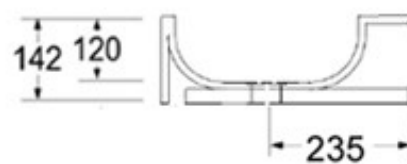

## OCEAN

- Any size up to 3000mm long
- Individual wastes
- Wall or vanity mounted
- Choice of taps
- 500mm wide basin sections

Email: [enquiries@washwareessentials.co.uk](mailto:enquiries@washwareessentials.co.uk)

## ECO

- Any size up to 3000mm long
- 8 standard colours
- Centre waste
- Wall or vanity mounted
- Choice of taps

Email: [enquiries@washwareessentials.co.uk](mailto:enquiries@washwareessentials.co.uk)

Web: [www.washwareessentials.co.uk](http://www.washwareessentials.co.uk)