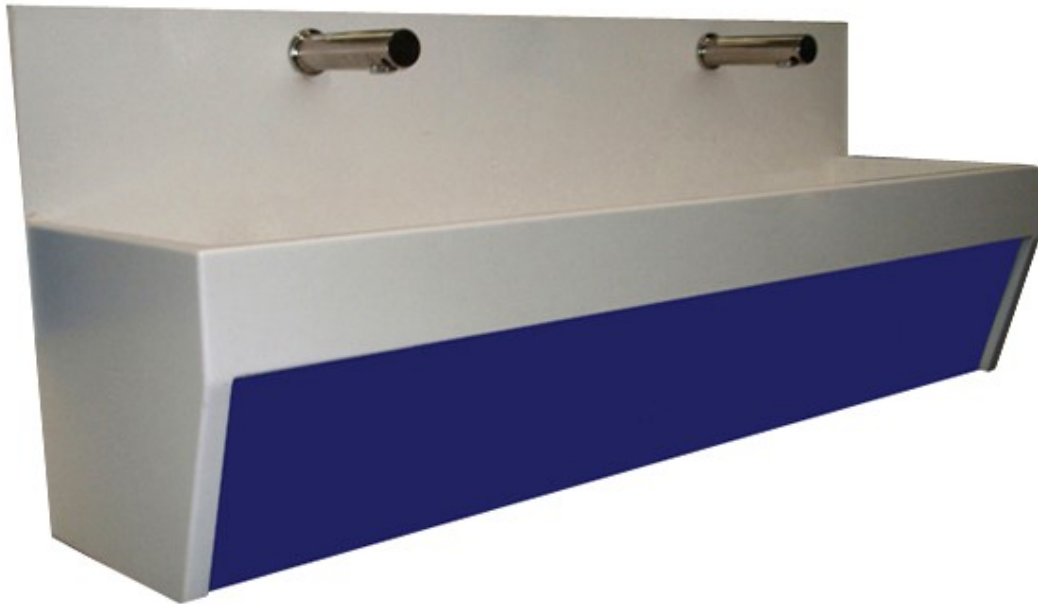

## TAPLANDING

- Any size up to 3000mm long
- Centre waste
- Wall or vanity mounted
- Choice of taps
- Removable front fascia in same or contrasting colour (on wall mounted version only)

Sit-on vanity mounted

## SPLASHBACK

- Any size up to 3000mm long
- Centre waste
- Wall or vanity mounted
- Choice of taps
- Removable front fascia in same or contrasting colour (on wall mounted version only)

Sit-on vanity mounted