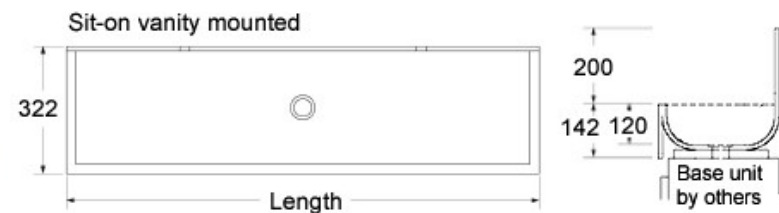

## OCEAN

- Any size up to 3000mm long
- Individual wastes
- Wall or vanity mounted
- Choice of taps
- 500mm wide basin sections

Email: [enquiries@washwareessentials.co.uk](mailto:enquiries@washwareessentials.co.uk)

## ECO

- Any size up to 3000mm long
- 8 standard colours
- Centre waste
- Wall or vanity mounted
- Choice of taps

Email: [enquiries@washwareessentials.co.uk](mailto:enquiries@washwareessentials.co.uk)

Web: [www.washwareessentials.co.uk](http://www.washwareessentials.co.uk)

## SPLASHBACK

- Any size up to 3000mm long
- Centre waste
- Wall or vanity mounted
- Choice of taps
- Removable front fascia in same or contrasting colour (on wall mounted version only)

Sit-on vanity mounted