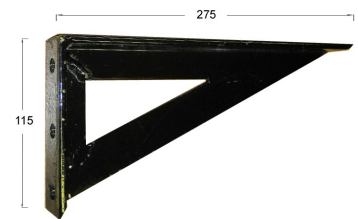

INFORMATION

HI-MACS® is made from a blend of 75% natural minerals and pigments set in an acrylic polymer matrix which inhibits the growth of bacteria and mold.

HI-MACS® has an eco-friendly non-porous surface with high resistance to everyday stains, scratches and heat. Durability is similar to that of natural stone. It is a renewable material and can be recycled at the end of its lifespan.

Due to its superior quality and affordability HI-MACS® offers a better alternative than similar products such as other solid surfaces materials, plastic laminate, granite, synthetic stone and tile.

The solid surface wash troughs can also be manufactured in Corian material. The Corian solid surface material is manufactured by DuPont and is also a blend of natural minerals, pigments and acrylic polymer.

White Wall Brackets

350mm long and designed for minimum visibility.

Where wall brackets are required on the following models:

Urban

Metropolitan

Ocean

Black Concealed Wall Brackets

Where concealed wall brackets are required on the following models:

Taplanding

Splashback

Nursery

Facia Colour Chart

Email: enquiries@washwareessentials.co.uk

Web: www.washwareessentials.co.uk

Washware Essentials Ltd, Kestrel Court, Harbour Road, Portishead, Bristol, BS20 7AN. Tel: 01275 390603