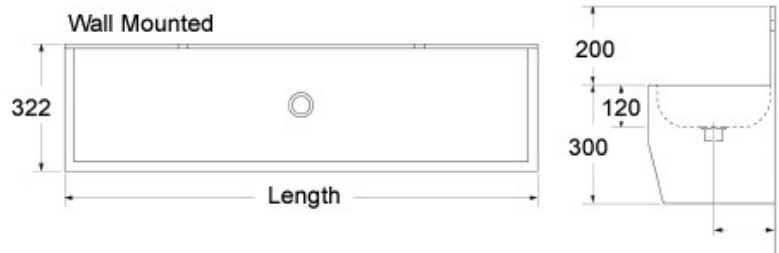

## SPLASHBACK

- Any size up to 3000mm long
- Centre waste
- Wall or vanity mounted
- Choice of taps
- Removable front fascia in same or contrasting colour (on wall mounted version only)

Sit-on vanity mounted