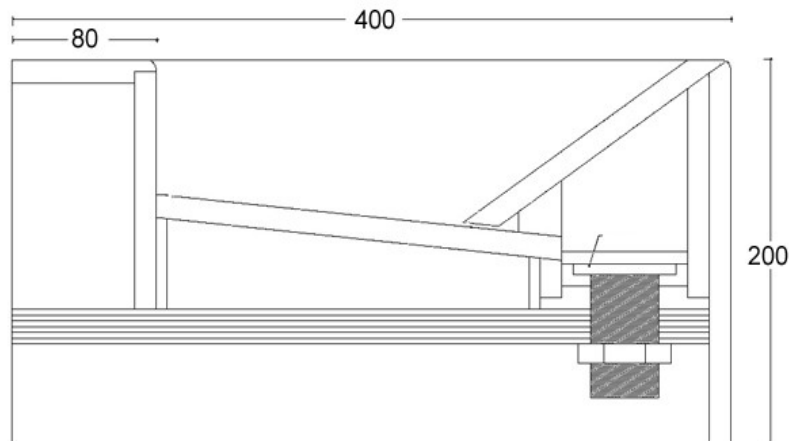

## URBAN

Shown with waste cover removed

- Any size up to 3600mm long
- Concealed waste & removable cover
- Wall or vanity mounted
- Choice of taps

Email: [enquiries@washwareessentials.co.uk](mailto:enquiries@washwareessentials.co.uk)

## METROPOLITAN

- Any size up to 3600mm long
- Front concealed slotted waste
- Wall or vanity mounted
- Choice of taps

Email: [enquiries@washwareessentials.co.uk](mailto:enquiries@washwareessentials.co.uk)

## OCEAN

- Any size up to 3000mm long
- Individual wastes
- Wall or vanity mounted
- Choice of taps
- 500mm wide basin sections

Email: [enquiries@washwareessentials.co.uk](mailto:enquiries@washwareessentials.co.uk)

## ECO

- Any size up to 3000mm long
- 8 standard colours
- Centre waste
- Wall or vanity mounted
- Choice of taps

Email: [enquiries@washwareessentials.co.uk](mailto:enquiries@washwareessentials.co.uk)

Web: [www.washwareessentials.co.uk](http://www.washwareessentials.co.uk)