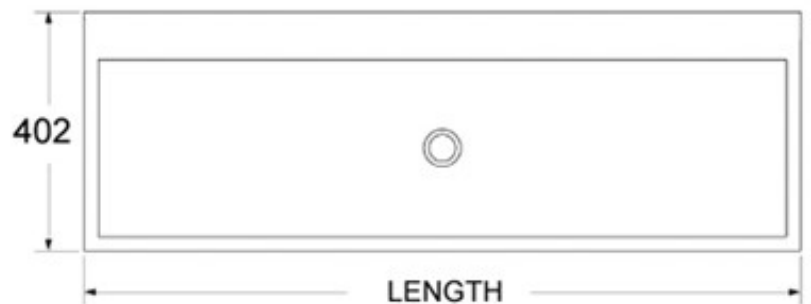

## OCEAN

- Any size up to 3000mm long
- Individual wastes
- Wall or vanity mounted
- Choice of taps
- 500mm wide basin sections

Email: [enquiries@washwareessentials.co.uk](mailto:enquiries@washwareessentials.co.uk)

## ECO

- Any size up to 3000mm long
- 8 standard colours
- Centre waste
- Wall or vanity mounted
- Choice of taps

Email: [enquiries@washwareessentials.co.uk](mailto:enquiries@washwareessentials.co.uk)

Web: [www.washwareessentials.co.uk](http://www.washwareessentials.co.uk)