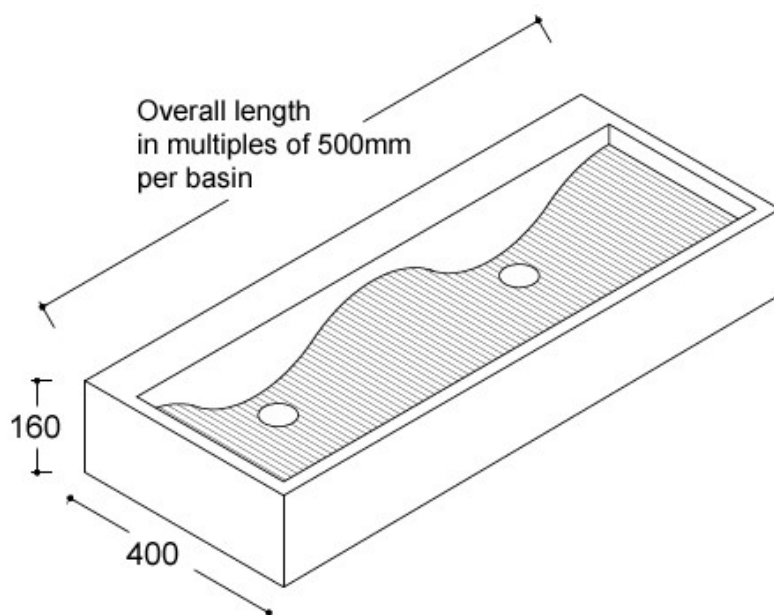

## METROPOLITAN

- Any size up to 3600mm long
- Front concealed slotted waste
- Wall or vanity mounted
- Choice of taps

Email: [enquiries@washwareessentials.co.uk](mailto:enquiries@washwareessentials.co.uk)

## OCEAN

- Any size up to 3000mm long
- Individual wastes
- Wall or vanity mounted
- Choice of taps
- 500mm wide basin sections

Email: [enquiries@washwareessentials.co.uk](mailto:enquiries@washwareessentials.co.uk)

## ECO

- Any size up to 3000mm long
- 8 standard colours
- Centre waste
- Wall or vanity mounted
- Choice of taps

Email: [enquiries@washwareessentials.co.uk](mailto:enquiries@washwareessentials.co.uk)

Web: [www.washwareessentials.co.uk](http://www.washwareessentials.co.uk)