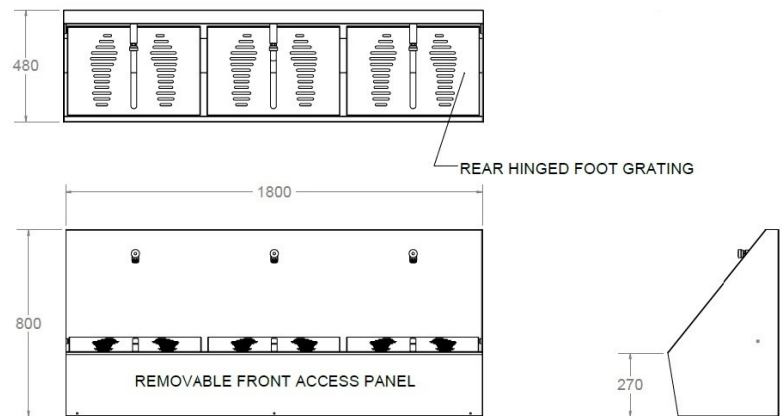

Stainless Steel Wudu Foot Wash Trough - Triple

Product Code WUDU-3

Stainless steel triple Wudu foot wash trough with hinged foot grating, and three press button time flow non concussive taps. Wudu roughly translates as cleaning oneself in preparation for prayer.

- Triple station Wudu foot wash trough for three users.
- Single and double Wudu foot wash units and purpose made units also available.
- Complete with a 3 x press button time flow non concussive taps for pre mixed or cold water supply.
- Hinged foot grid to aid cleaning.
- Ideal for Mosques, schools, and places of worship.

Material:

Manufactured from stainless steel with a satin polish finish.

Waste Outlet:

The Wudu foot wash trough is supplied with a 38 mm (1 1/2") BSP waste fitting in the centre.

Dimensions:

1800mm wide.

800mm high.

480mm front to back.

Optional Extras:

Stainless steel Wudu foot wash stools.

WASHWARE ESSENTIALS LTD

Kestrel Court, Harbour Road, Portishead, Bristol BS20 7AN, Phone: 01275 390603

Web: www.washwareessentials.co.uk E-mail: enquiries@washwareessentials.co.uk