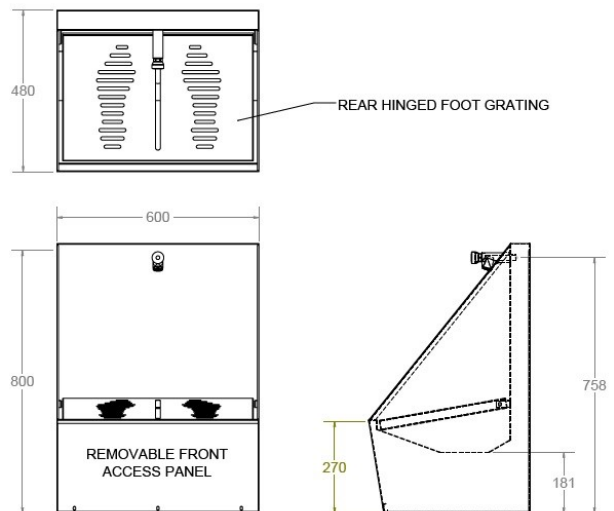

Optional Extras

Stainless steel Wudu foot wash stools

[Click here to visit Washware Essentials website](#)

We also supply: stainless steel urinals, stainless steel & china toilets, drinking fountains and water coolers, wash troughs and wash basins, hospital sluice sinks and slop hoppers, stainless steel & china cleaners sinks, catering sinks & tables, washroom accessories, Armitage Shanks DocM packs and disabled use WC pans, solid surface wash troughs and basin units.

Please contact us for prices on any of your requirements.

**EVERYTHING YOU NEED TO FIT
OUT A COMMERCIAL WASH ROOM
SUPPLIED AT THE RIGHT PRICE ON
TIME**

**WASHWARE
ESSENTIALS LTD**

Kestrel Court
Harbour Road
Portishead
Bristol
BS20 7AN

Phone: 01275 390603

Web: www.washwareessentials.co.uk

E-mail: enquiries@washwareessentials.co.uk