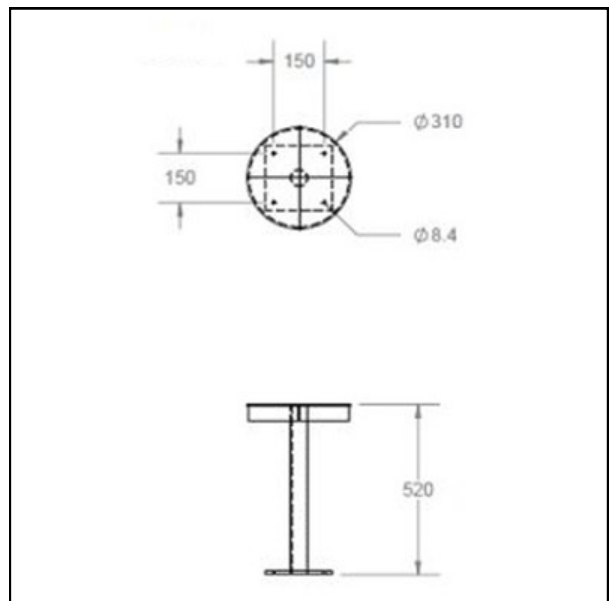

### Dimensions

600mm wide.  
800mm high.  
480mm front to back.

### Dimensions

1200mm wide.  
800mm high.  
480mm front to back.

### Dimensions

1800mm wide.  
800mm high.  
480mm front to back.

### Dimensions

310mm diameter seat.

520mm high.

150mm square floor plate.

[Click here to visit Washware Essentials website](#)

We also supply: stainless steel urinals, stainless steel & china toilets, drinking fountains and water coolers, wash troughs and wash basins, hospital sluice sinks and slop hoppers, stainless steel & china cleaners sinks, catering sinks & tables, washroom accessories, Armitage Shanks DocM packs and disabled use WC pans, solid surface wash troughs and basin units.