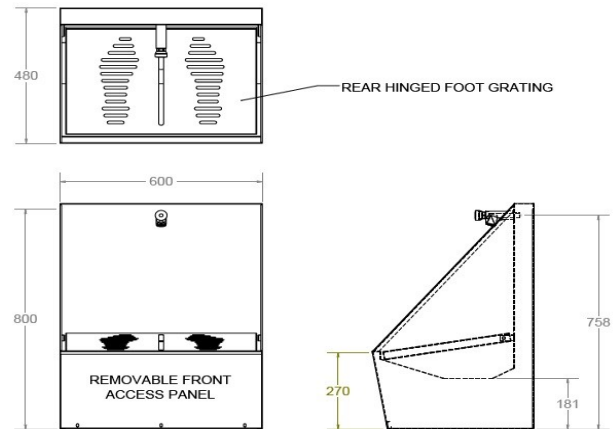

Stainless Steel Wudu Foot Wash Trough - Single

Product Code WUDU-1

Stainless steel single Wudu foot wash trough with hinged foot grating, and press button time flow non concussive tap. Wudu roughly translates as cleaning oneself in preparation for prayer.

- Single station Wudu foot wash trough for one user.
- Double and triple Wudu foot wash units and purpose made units also available.
- Complete with a single press button time flow non concussive tap for pre mixed or cold water supply.
- Hinged foot grid to aid cleaning.
- Ideal for Mosques, schools, and places of worship.

Material:

Manufactured from stainless steel with a satin polish finish.

Waste Outlet:

The Wudu foot wash trough is supplied with a 38 mm (1 1/2") BSP waste fitting in the centre.

Dimensions:

600mm wide.

800mm high.

480mm front to back.

Optional Extras:

Stainless steel Wudu foot wash stools.

WASHWARE ESSENTIALS LTD

Kestrel Court, Harbour Road, Portishead, Bristol BS20 7AN, Phone: 01275 390603

Web: www.washwareessentials.co.uk E-mail: enquiries@washwareessentials.co.uk