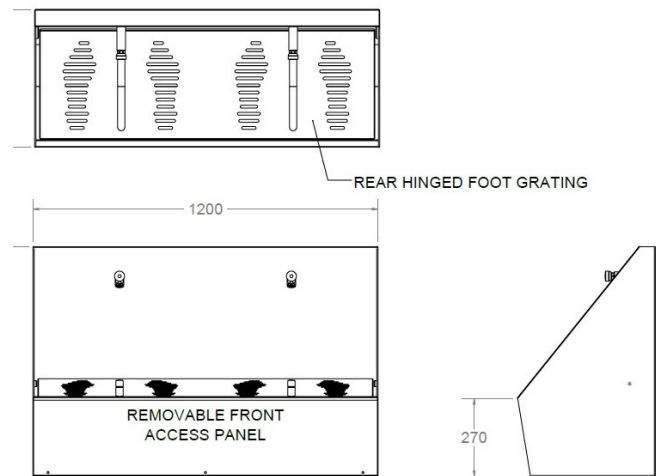

Stainless Steel Wudu Foot Wash Trough - Double

Product Code WUDU-2

Stainless steel double Wudu foot wash trough with hinged foot grating, and 2 x press button time flow non concussive taps. Wudu roughly translates as cleaning oneself in preparation for prayer.

- Double station Wudu foot wash trough for two users.
- Single and triple Wudu foot wash units and purpose made units also available.
- Complete with a two press button time flow non concussive taps for pre mixed or cold water supply.
- Hinged foot grid to aid cleaning.
- Ideal for Mosques, schools, and places of worship.

Material:

Manufactured from stainless steel with a satin polish finish.

Waste Outlet:

The Wudu foot wash trough is supplied with a 38 mm (1 1/2") BSP waste fitting in the centre.

Dimensions:

1200mm wide.
800mm high.
480mm front to back.

Optional Extras:

Stainless steel Wudu foot wash stools.

WASHWARE ESSENTIALS LTD

Kestrel Court, Harbour Road, Portishead, Bristol BS20 7AN, Phone: 01275 390603
Web: www.washwareessentials.co.uk E-mail: enquiries@washwareessentials.co.uk