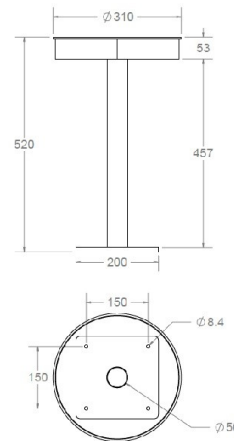

Stainless Steel Wudu Foot Wash Trough - Stool

Product Code WUDU-3

Stainless steel foot stools to suit the stainless steel Wudu foot wash troughs. Wudu roughly translates as cleaning oneself in preparation for prayer. Ideal for Mosques, schools, and places of worship.

Material:

Manufactured from stainless steel with a satin polish finish.

8mm thick stainless steel base plate.

5mm thick top / seat, and 3mm thick skirt around the seat.

Dimensions:

310mm diameter seat.

520mm high.

150mm square floor plate.