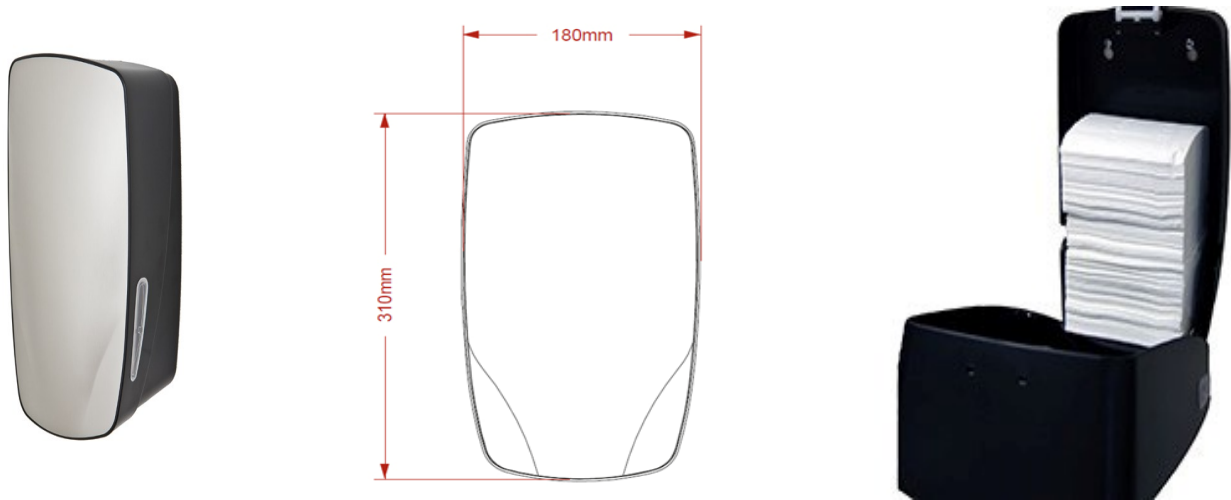

Washware Multiflat Toilet Tissue Dispenser

Product Code : WTTD

Black plastic and **stainless steel** multiflat toilet tissue dispenser. Appealing black plastic body with stainless steel coverplate makes an attractive design for modern washroom and toilet areas. Strong durable design which is easy to refill.

Material:

ABS black plastic cover and backplate.
Stainless steel coverplate.
PET plastic windows.

Fixing:

Internal concealed wall fixing holes.

Operation:

Toilet tissue is dispensed from the base of the unit.
Multiflat or bulkpack toilet tissue is replenished via the hinged lid. 220mm stack.
Two side viewing level indicators.