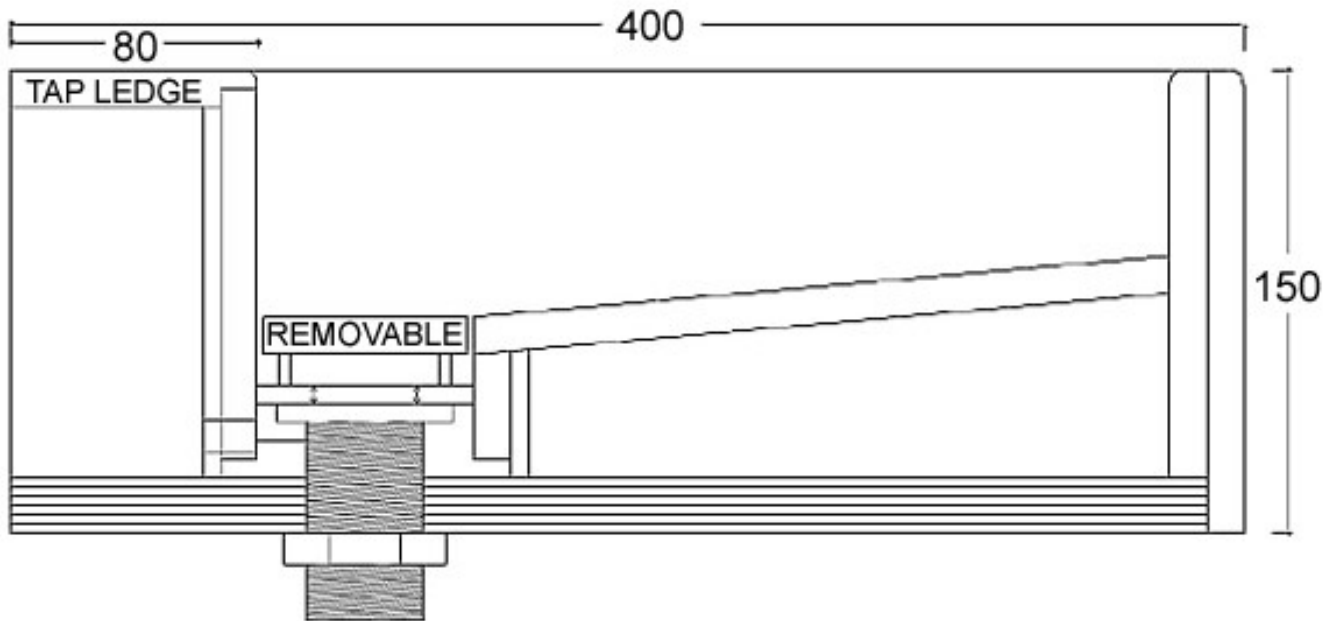

Urban Solid Surface Wash Trough

Wall Brackets

Wall brackets for the wall mounted model. 350mm long and designed for minimum visibility.