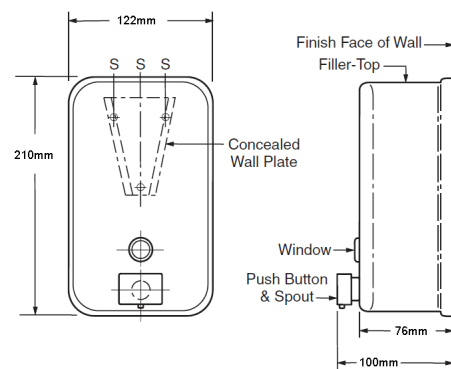

Wash Trough Accessories

Product Code NWT

Stainless steel wall mounted liquid soap dispenser with concealed wall mounting bracket. Satin polish finish. Pump action plastic soap valve with tamper resistant sight gauge. 1.2 litre capacity with hinged top refill door secured by a special key.

Countertop liquid soap dispenser. Stainless steel stem and dispenser spout, chrome plated flange, and plastic soap container. Dispenser spout rotates 360 degrees. 1 litre capacity with refilling from the top via special locking key.

Stainless steel paper towel dispenser with satin polish finish. The unit hold 525 multifold or 400 c fold paper towels and the dispensing slot has fully hemmed and rolled edges for snag free dispensing and user safety. Fully hinged lid with lock and key for refilling with refill viewing slots on both sides.