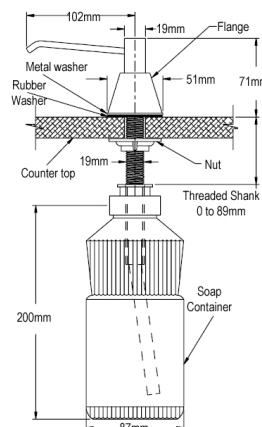

Wash Trough Accessories

Product Code NWT

Stainless steel wall mounted liquid soap dispenser with concealed wall mounting bracket. Satin polish finish. Pump action plastic soap valve with tamper resistant sight gauge. 1.2 litre capacity with hinged top refill door secured by a special key.

Countertop liquid soap dispenser. Stainless steel stem and dispenser spout, chrome plated flange, and plastic soap container. Dispenser spout rotates 360 degrees. 1 litre capacity with refilling from the top via special locking key.

Stainless steel paper towel dispenser with satin polish finish. The unit hold 525 multifold or 400 c fold paper towels and the dispensing slot has fully hemmed and rolled edges for snag free dispensing and user safety. Fully hinged lid with lock and key for refilling with refill viewing slots on both sides.