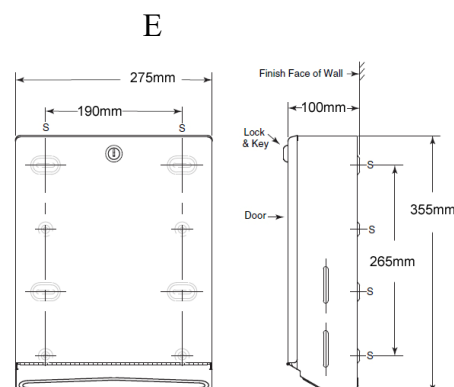

Wash Trough Accessories

Product Code NWT

Stainless steel wall mounted liquid soap dispenser with concealed wall mounting bracket. Satin polish finish. Pump action plastic soap valve with tamper resistant sight gauge. 1.2 litre capacity with hinged top refill door secured by a special key.

Countertop liquid soap dispenser. Stainless steel stem and dispenser spout, chrome plated flange, and plastic soap container. Dispenser spout rotates 360 degrees. 1 litre capacity with refilling from the top via special locking key.

Stainless steel paper towel dispenser with satin polish finish. The unit hold 525 multifold or 400 c fold paper towels and the dispensing slot has fully hemmed and rolled edges for snag free dispensing and user safety. Fully hinged lid with lock and key for refilling with refill viewing slots on both sides.