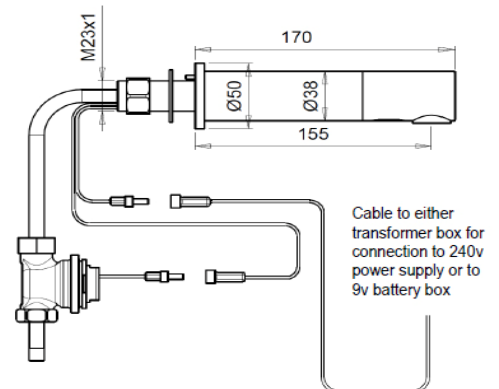

## Infrared Wall Spout Mains or Battery Supply

**Product Code :** IRBS-M (mains) IRBS-B (battery)

Wall mounted infrared basin spout with either battery or mains power supply. Ideal for public washrooms, pubs, restaurant and unattended toilet areas to prevent water wastage.

- Minimum pressure of 0.5 bar.  
Maximum water pressure 8 bar.

24mm tap hole size, max 40mm thick surface.

WRAS approved.

Two years manufacturers warranty against defects.