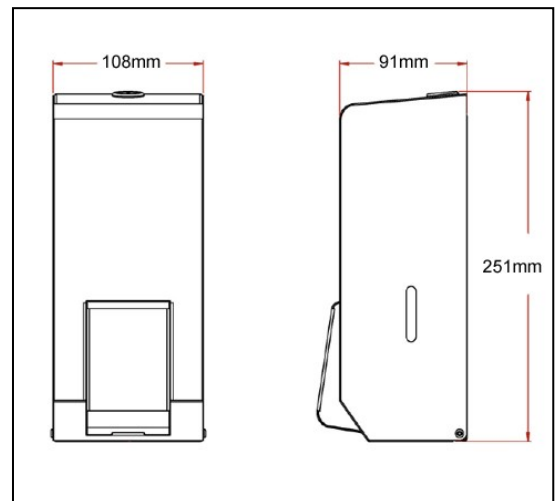

Stainless steel wall mounted foam soap dispenser with satin brushed finish. Hinged cover with key opening. Stainless steel press button operation with 6ml shot foam pump. 900 ml capacity.

Material

Stainless steel grade 304 with satin brushed finish on all exposed surfaces.

Fixing

Concealed screw fixing holes.

Operation

Push button foam soap valve dispenses 6ml of foam soap.

Refillable 900ml internal plastic foam soap reservoir is accessed under the hinged lockable cover.

The reservoir is easy to remove for cleaning and maintenance.

Foam soap level indicators are placed on both sides to monitor levels.

Internal refillable foam soap container