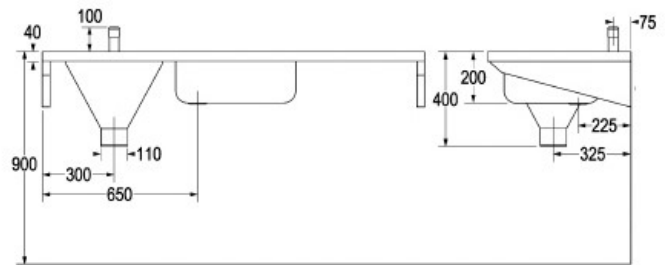

WASHWARE ESSENTIALS LTD

Combined Sluice And Sink Unit HTM64 DUHS

Left Hand Sluice Back Entry

Left Hand Sluice Top Entry

Right Hand Sluice Back Entry

Right Hand Sluice Top Entry

[Click here to visit Washware Essentials website](#)