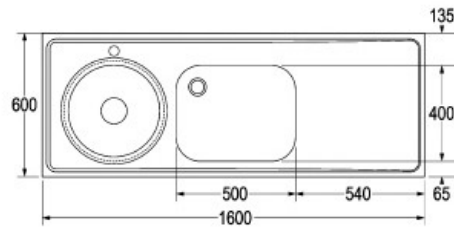

WASHWARE ESSENTIALS LTD

Combined Sluice And Sink Unit HTM64 DUHS

Left Hand Sluice Back Entry

Left Hand Sluice Top Entry

Right Hand Sluice Back Entry

Right Hand Sluice Top Entry

[Click here to visit Washware Essentials website](#)