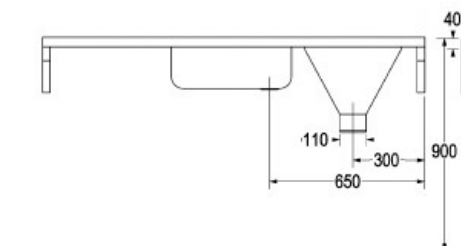

WASHWARE ESSENTIALS LTD

Combined Sluice And Sink Unit HTM64 DUHS

Left Hand Sluice Back Entry

Left Hand Sluice Top Entry

Right Hand Sluice Back Entry

Right Hand Sluice Top Entry

[Click here to visit Washware Essentials website](#)