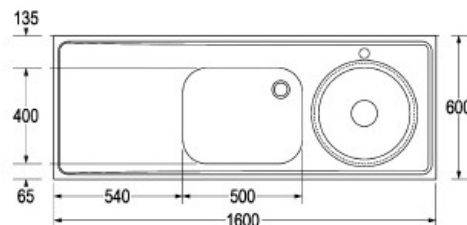

WASHWARE ESSENTIALS LTD

Combined Sluice And Sink Unit HTM64 DUHS

Left Hand Sluice Back Entry

Left Hand Sluice Top Entry

Right Hand Sluice Back Entry

Right Hand Sluice Top Entry

[Click here to visit Washware Essentials website](#)