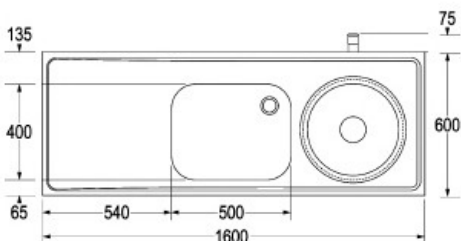

WASHWARE ESSENTIALS LTD

Combined Sluice And Sink Unit HTM64 DUHS

Left Hand Sluice Back Entry

Left Hand Sluice Top Entry

Right Hand Sluice Back Entry

Right Hand Sluice Top Entry

[Click here to visit Washware Essentials website](#)