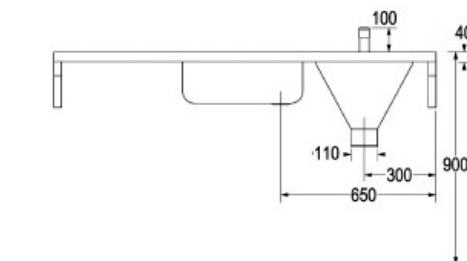

WASHWARE ESSENTIALS LTD

Combined Sluice And Sink Unit HTM64 DUHS

Left Hand Sluice Back Entry

Left Hand Sluice Top Entry

Right Hand Sluice Back Entry

Right Hand Sluice Top Entry

[Click here to visit Washware Essentials website](#)