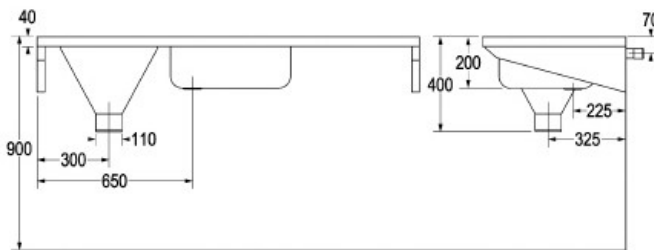

WASHWARE ESSENTIALS LTD

Combined Sluice And Sink Unit HTM64 DUHS

Left Hand Sluice Back Entry

Left Hand Sluice Top Entry

Right Hand Sluice Back Entry

Right Hand Sluice Top Entry

[Click here to visit Washware Essentials website](#)