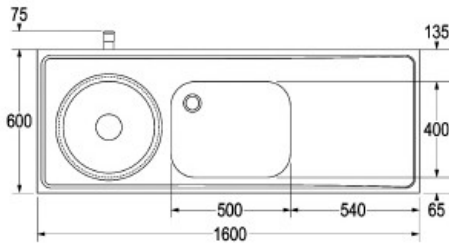

WASHWARE ESSENTIALS LTD

Combined Sluice And Sink Unit HTM64 DUHS

Left Hand Sluice Back Entry

Left Hand Sluice Top Entry

Right Hand Sluice Back Entry

Right Hand Sluice Top Entry

[Click here to visit Washware Essentials website](#)