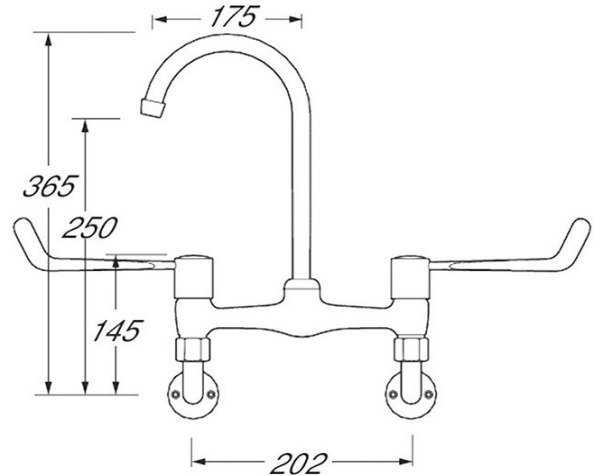

# Wall Mounted Bridge Lever Sink Mixer Tap - 6

Product Code : BWMLT

Chrome plated metal 6 inch lever wall mounted bridge sink mixer tap.

**Material:**

Chrome plated metal body, spout, and levers.

**Specification:**

- 152mm (6 inch) levers.
- Quarter turn ceramic disc valves.
- 1/2" BSP inlet connection.
- Metal backnuts.
- WRAS approved.

**Flow rates:**

- 13 litres/min at 0.2 bar.
- 79 litres/min at 5 bar.

**Water Pressure:**