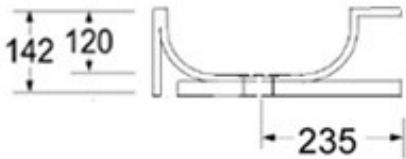

WASHWARE ESSENTIALS

ANGLED BASE CORIAN WASH TROUGH

- Any size up to 3000mm long
- 500mm Front to Back
- Wall or vanity mounted
- Choice of taps

WASHWARE ESSENTIALS

OCEAN

- Any size up to 3000mm long
- Individual wastes
- Wall or vanity mounted
- Choice of taps
- 500mm wide basin sections

WASHWARE ESSENTIALS

ECO

- Any size up to 3000mm long
- 8 standard colours
- Centre waste
- Wall or vanity mounted
- Choice of taps

WASHWARE ESSENTIALS

TAPLANDING

- Any size up to 3000mm long
- Centre waste
- Wall or vanity mounted
- Choice of taps
- Removable front fascia in same or contrasting colour (on wall mounted version only)

Sit-on vanity mounted

WASHWARE ESSENTIALS

SPLASHBACK

- Any size up to 3000mm long
- Centre waste
- Wall or vanity mounted
- Choice of taps
- Removable front fascia in same or contrasting colour (on wall mounted version only)