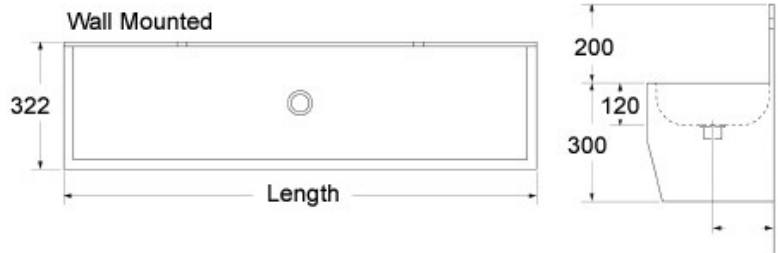

WASHWARE ESSENTIALS

ANGLED BASE CORIAN WASH TROUGH

- Any size up to 3000mm long
- 500mm Front to Back
- Wall or vanity mounted
- Choice of taps

WASHWARE ESSENTIALS

OCEAN

- Any size up to 3000mm long
- Individual wastes
- Wall or vanity mounted
- Choice of taps
- 500mm wide basin sections

WASHWARE ESSENTIALS

ECO

- Any size up to 3000mm long
- 8 standard colours
- Centre waste
- Wall or vanity mounted
- Choice of taps

WASHWARE ESSENTIALS

TAPLANDING

- Any size up to 3000mm long
- Centre waste
- Wall or vanity mounted
- Choice of taps
- Removable front fascia in same or contrasting colour (on wall mounted version only)

Sit-on vanity mounted

WASHWARE ESSENTIALS

SPLASHBACK

- Any size up to 3000mm long
- Centre waste
- Wall or vanity mounted
- Choice of taps
- Removable front fascia in same or contrasting colour (on wall mounted version only)

Sit-on vanity mounted

WASHWARE ESSENTIALS

NURSERY

- Any size up to 3000mm long
- 325mm narrow projection
- Centre waste
- Wall or vanity mounted
- Choice of taps
- Removable front fascia in same or contrasting colour (on wall mounted version only)