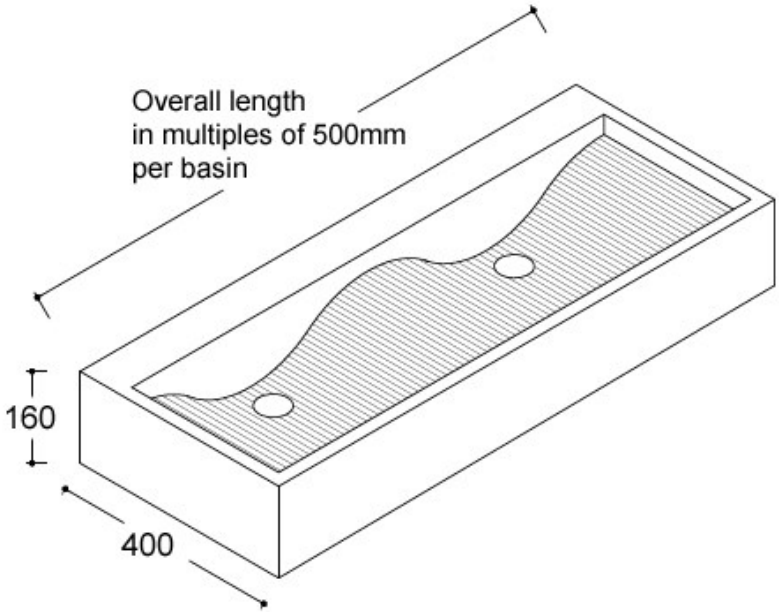

WASHWARE ESSENTIALS

SOLID SURFACE WASH TROUGHS

Manufactured from Corian
Clean modern lines for your washroom
Wall or vanity mounting

WASHWARE ESSENTIALS

NEW URBAN

Close up image of the waste channel

- Any size up to 3600mm long
- Concealed waste
- Wall or vanity mounted
- Choice of taps
- Comes in 8 colours

WASHWARE ESSENTIALS

ANGLED BASE CORIAN WASH TROUGH

- Any size up to 3000mm long
- 500mm Front to Back
- Wall or vanity mounted
- Choice of taps

WASHWARE ESSENTIALS

OCEAN

- Any size up to 3000mm long
- Individual wastes
- Wall or vanity mounted
- Choice of taps
- 500mm wide basin sections

WASHWARE ESSENTIALS

ECO

- Any size up to 3000mm long
- 8 standard colours
- Centre waste
- Wall or vanity mounted
- Choice of taps

WASHWARE ESSENTIALS

TAPLANDING

- Any size up to 3000mm long
- Centre waste
- Wall or vanity mounted
- Choice of taps
- Removable front fascia in same or contrasting colour (on wall mounted version only)

Sit-on vanity mounted

WASHWARE ESSENTIALS

SPLASHBACK

- Any size up to 3000mm long
- Centre waste
- Wall or vanity mounted
- Choice of taps
- Removable front fascia in same or contrasting colour (on wall mounted version only)