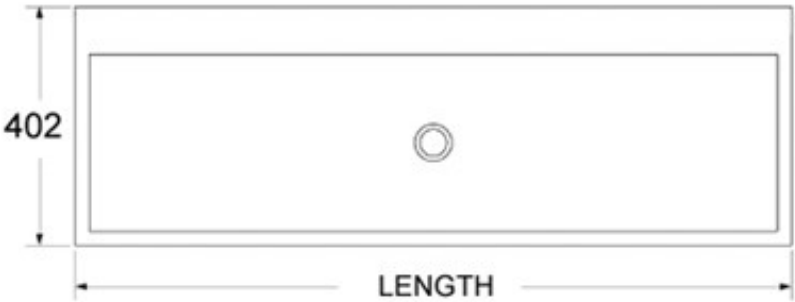

WASHWARE ESSENTIALS

SOLID SURFACE WASH TROUGHS

Manufactured from Corian
Clean modern lines for your washroom
Wall or vanity mounting

WASHWARE ESSENTIALS

NEW URBAN

Close up image of the waste channel

- Any size up to 3600mm long
- Concealed waste
- Wall or vanity mounted
- Choice of taps
- Comes in 8 colours

WASHWARE ESSENTIALS

ANGLED BASE CORIAN WASH TROUGH

- Any size up to 3000mm long
- 500mm Front to Back
- Wall or vanity mounted
- Choice of taps

WASHWARE ESSENTIALS

OCEAN

- Any size up to 3000mm long
- Individual wastes
- Wall or vanity mounted
- Choice of taps
- 500mm wide basin sections

WASHWARE ESSENTIALS

ECO

- Any size up to 3000mm long
- 8 standard colours
- Centre waste
- Wall or vanity mounted
- Choice of taps

WASHWARE ESSENTIALS

TAPLANDING

- Any size up to 3000mm long
- Centre waste
- Wall or vanity mounted
- Choice of taps
- Removable front fascia in same or contrasting colour (on wall mounted version only)

Sit-on vanity mounted

WASHWARE ESSENTIALS

SPLASHBACK

- Any size up to 3000mm long
- Centre waste
- Wall or vanity mounted
- Choice of taps
- Removable front fascia in same or contrasting colour (on wall mounted version only)