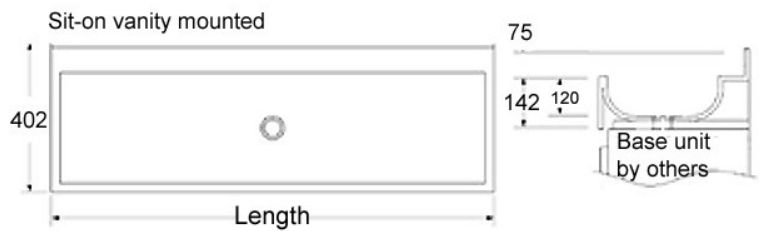

WASHWARE ESSENTIALS

ANGLED BASE CORIAN WASH TROUGH

- Any size up to 3000mm long
- 500mm Front to Back
- Wall or vanity mounted
- Choice of taps

WASHWARE ESSENTIALS

OCEAN

- Any size up to 3000mm long
- Individual wastes
- Wall or vanity mounted
- Choice of taps
- 500mm wide basin sections

WASHWARE ESSENTIALS

ECO

- Any size up to 3000mm long
- 8 standard colours
- Centre waste
- Wall or vanity mounted
- Choice of taps

WASHWARE ESSENTIALS

TAPLANDING

- Any size up to 3000mm long
- Centre waste
- Wall or vanity mounted
- Choice of taps
- Removable front fascia in same or contrasting colour (on wall mounted version only)

Sit-on vanity mounted

WASHWARE ESSENTIALS

SPLASHBACK

- Any size up to 3000mm long
- Centre waste
- Wall or vanity mounted
- Choice of taps
- Removable front fascia in same or contrasting colour (on wall mounted version only)

Sit-on vanity mounted

WASHWARE ESSENTIALS

NURSERY

- Any size up to 3000mm long
- 325mm narrow projection
- Centre waste
- Wall or vanity mounted
- Choice of taps
- Removable front fascia in same or contrasting colour (on wall mounted version only)