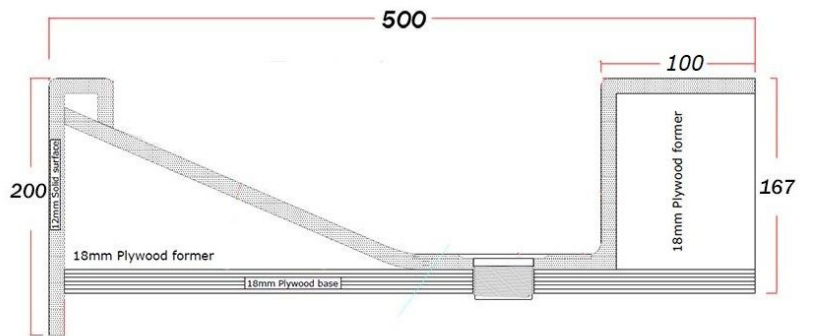

WASHWARE ESSENTIALS

SOLID SURFACE WASH TROUGHS

Manufactured from Corian
Clean modern lines for your washroom
Wall or vanity mounting

WASHWARE ESSENTIALS

NEW URBAN

Close up image of the waste channel

- Any size up to 3600mm long
- Concealed waste
- Wall or vanity mounted
- Choice of taps
- Comes in 8 colours

WASHWARE ESSENTIALS

ANGLED BASE CORIAN WASH TROUGH

- Any size up to 3000mm long
- 500mm Front to Back
- Wall or vanity mounted
- Choice of taps

WASHWARE ESSENTIALS

OCEAN

- Any size up to 3000mm long
- Individual wastes
- Wall or vanity mounted
- Choice of taps
- 500mm wide basin sections

WASHWARE ESSENTIALS

ECO

- Any size up to 3000mm long
- 8 standard colours
- Centre waste
- Wall or vanity mounted
- Choice of taps

WASHWARE ESSENTIALS

TAPLANDING

- Any size up to 3000mm long
- Centre waste
- Wall or vanity mounted
- Choice of taps
- Removable front fascia in same or contrasting colour (on wall mounted version only)

Sit-on vanity mounted

WASHWARE ESSENTIALS

SPLASHBACK

- Any size up to 3000mm long
- Centre waste
- Wall or vanity mounted
- Choice of taps
- Removable front fascia in same or contrasting colour (on wall mounted version only)