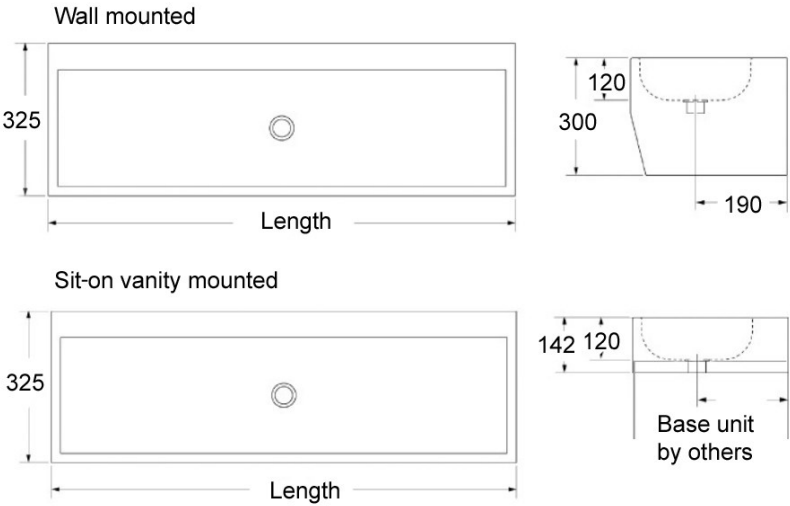

WASHWARE ESSENTIALS

NURSERY

- Any size up to 3000mm long
- 325mm narrow projection
- Centre waste
- Wall or vanity mounted
- Choice of taps
- Removable front fascia in same or contrasting colour (on wall mounted version only)