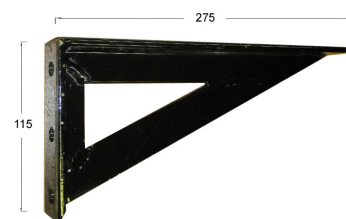

Black Concealed Wall Brackets

Where concealed wall brackets are required on the following models:

- Taplanding
- Splashback
- Nursery