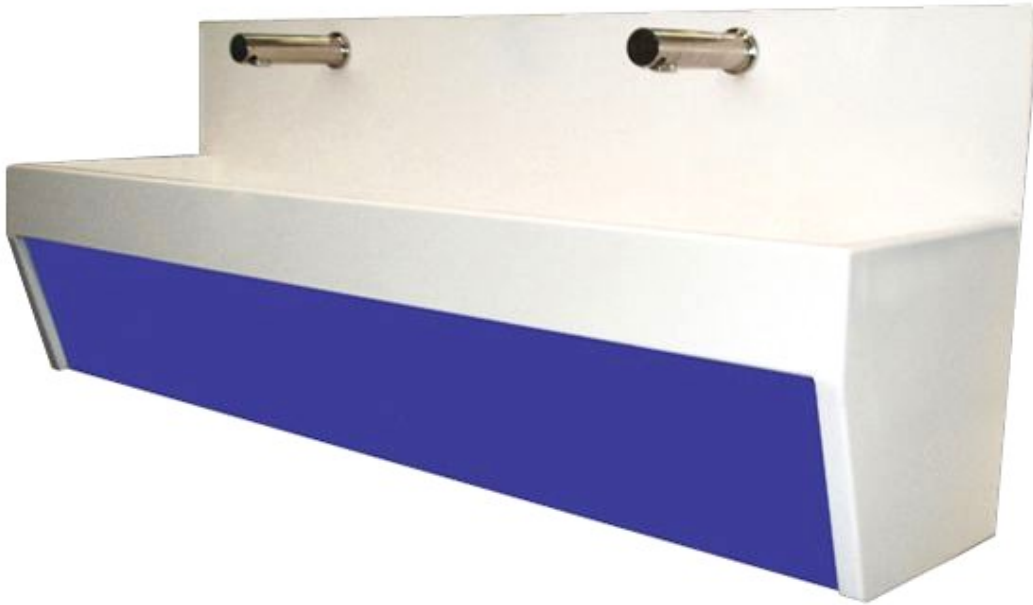

WASHWARE ESSENTIALS

SOLID SURFACE WASH TROUGHS

Manufactured from Corian
Clean modern lines for your washroom
Wall or vanity mounting

WASHWARE ESSENTIALS

NEW URBAN

Close up image of the waste channel

- Any size up to 3600mm long
- Concealed waste
- Wall or vanity mounted
- Choice of taps
- Comes in 8 colours

WASHWARE ESSENTIALS

ANGLED BASE CORIAN WASH TROUGH

- Any size up to 3000mm long
- 500mm Front to Back
- Wall or vanity mounted
- Choice of taps

WASHWARE ESSENTIALS

OCEAN

- Any size up to 3000mm long
- Individual wastes
- Wall or vanity mounted
- Choice of taps
- 500mm wide basin sections

WASHWARE ESSENTIALS

ECO

- Any size up to 3000mm long
- 8 standard colours
- Centre waste
- Wall or vanity mounted
- Choice of taps

WASHWARE ESSENTIALS

TAPLANDING

- Any size up to 3000mm long
- Centre waste
- Wall or vanity mounted
- Choice of taps
- Removable front fascia in same or contrasting colour (on wall mounted version only)

Sit-on vanity mounted

WASHWARE ESSENTIALS

SPLASHBACK

- Any size up to 3000mm long
- Centre waste
- Wall or vanity mounted
- Choice of taps
- Removable front fascia in same or contrasting colour (on wall mounted version only)