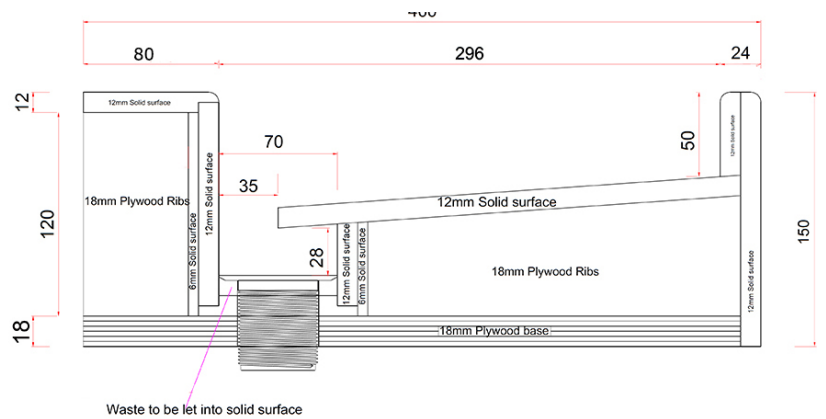

WASHWARE ESSENTIALS

SOLID SURFACE WASH TROUGHS

Manufactured from Corian
Clean modern lines for your washroom
Wall or vanity mounting

WASHWARE ESSENTIALS

NEW URBAN

Close up image of the waste channel

- Any size up to 3600mm long
- Concealed waste
- Wall or vanity mounted
- Choice of taps
- Comes in 8 colours

WASHWARE ESSENTIALS

ANGLED BASE CORIAN WASH TROUGH

- Any size up to 3000mm long
- 500mm Front to Back
- Wall or vanity mounted
- Choice of taps

WASHWARE ESSENTIALS

OCEAN

- Any size up to 3000mm long
- Individual wastes
- Wall or vanity mounted
- Choice of taps
- 500mm wide basin sections

WASHWARE ESSENTIALS

ECO

- Any size up to 3000mm long
- 8 standard colours
- Centre waste
- Wall or vanity mounted
- Choice of taps

WASHWARE ESSENTIALS

TAPLANDING

- Any size up to 3000mm long
- Centre waste
- Wall or vanity mounted
- Choice of taps
- Removable front fascia in same or contrasting colour (on wall mounted version only)

Sit-on vanity mounted

WASHWARE ESSENTIALS

SPLASHBACK

- Any size up to 3000mm long
- Centre waste
- Wall or vanity mounted
- Choice of taps
- Removable front fascia in same or contrasting colour (on wall mounted version only)