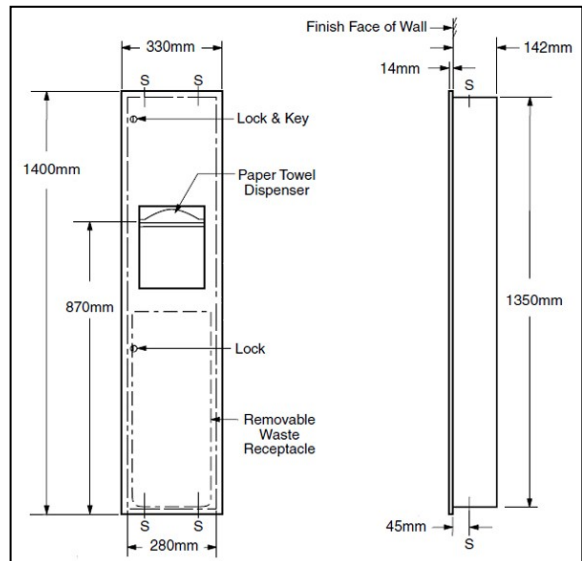

Kestrel Court, Harbour Road, Portishead, Bristol, BS20 7AN

Phone: 01275 390603

Web: www.washwareessentials.co.uk

E-mail: enquiries@washwareessentials.co.uk

Heavy Duty Recessed Towel Dispenser And Waste Bin. Model: CU-5R

Product Code: CU-5R

Stainless steel heavy duty recessed combined paper towel dispenser and waste bin. Full length hinged lockable door with hemmed towel opening for safety and to prevent the paper towels from tearing. Removable internal polyethylene leak proof waste bin.

Material

1.2mm thick grade 304 stainless steel construction with satin finish on all exposed surfaces.

Capacity

The unit will hold 600 C fold or 800 multifold paper towels.
Waste bin with 22 litre capacity.

Fixing

Concealed wall fixing holes.

Operation

Paper towels are pulled from the bottom of the unit. Full height door is attached to the dispenser with full length piano hinge and secured with two key locks. Polyethylene waste bin is removable for servicing.