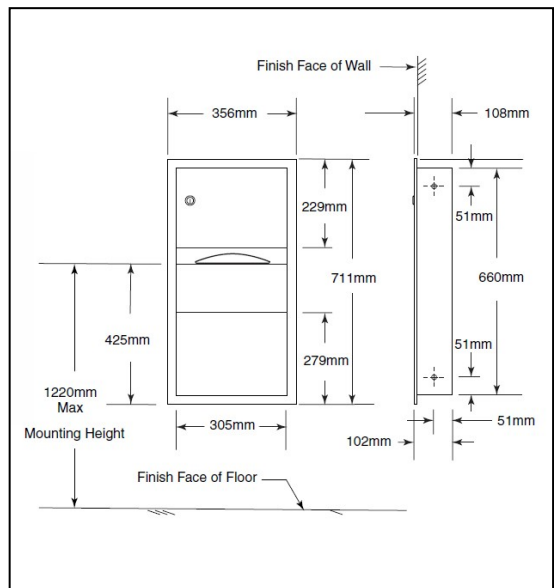

Kestrel Court, Harbour Road, Portishead, Bristol, BS20 7AN

Phone: 01275 390603

Web: www.washwareessentials.co.uk

E-mail: enquiries@washwareessentials.co.uk

Small Recessed Paper Towel Dispenser And Waste Bin. Model: CU-2R

Product Code: CU-2R

Stainless steel small recessed combined paper towel dispenser and waste bin. Hinged lockable towel door with hemmed towel opening for safety and to prevent the paper towels from tearing. Removable waste bin held in with hooks.

Material

Stainless steel grade 304 construction with satin finish on all exposed surfaces.

Capacity

The unit will hold 350 C fold or 475 multifold paper towels.

Waste bin with 7.6 litre capacity.

Fixing

Concealed wall fixing holes.

Operation

Paper towels are pulled from the bottom of the unit.

Filling door is attached to the dispenser with full length piano hinge and secured with a key lock. Waste bin is removable for servicing.