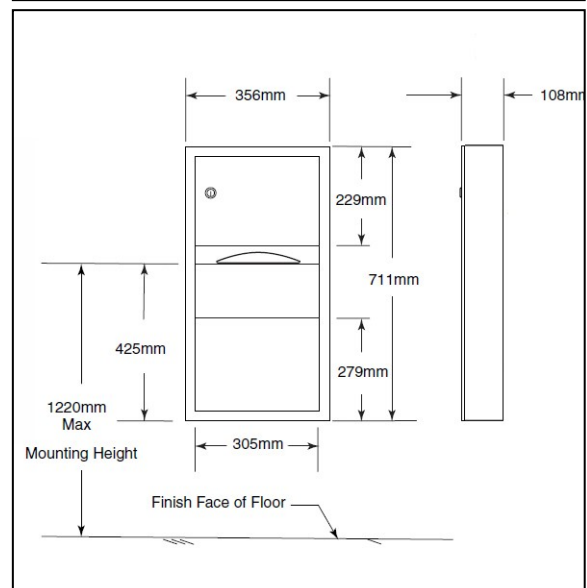

Kestrel Court, Harbour Road, Portishead, Bristol, BS20 7AN

Phone: 01275 390603

Web: www.washwareessentials.co.uk

E-mail: enquiries@washwareessentials.co.uk

Small Surface Mounted Paper Towel Dispenser And Waste Bin. Model: CU-2SM

Product Code: CU-2SM

Stainless steel small surface mounted combined paper towel dispenser and waste bin. Hinged lockable towel door with hemmed towel opening for safety and to prevent the paper towels from tearing. Removable waste bin held in with hooks. Supplied with stainless steel collar for surface mounting.

Material

Stainless steel grade 304 construction with satin finish on all exposed surfaces.

Capacity

The unit will hold 350 C fold or 475 multifold paper towels.

Waste bin with 7.6 litre capacity.

Fixing

Concealed wall fixing holes.

Operation

Paper towels are pulled from the bottom of the unit.

Filling door is attached to the dispenser with full length piano hinge and secured with a key lock.

Waste bin is removable for servicing.