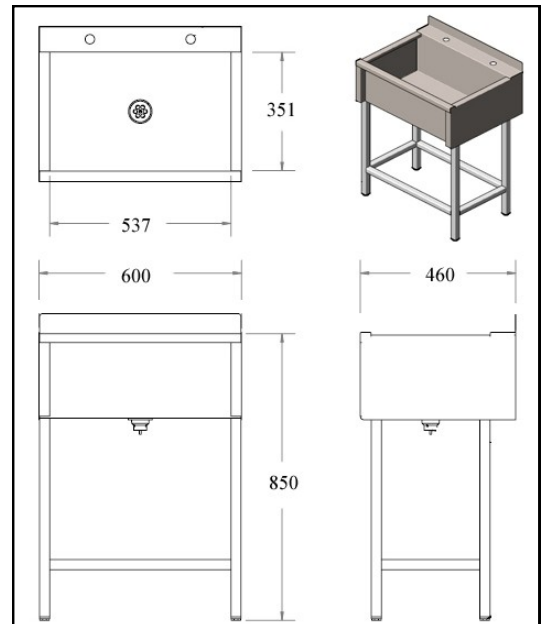

Material

The Belfast sink is manufactured from stainless steel with a satin polish finish.

Size

600mm wide.
460mm front to back.
850mm high.
537 x 351 x 250mm deep bowl.

Supports

Stainless steel 30 x 30mm box section frame with adjustable feet.

Waste Outlet

Supplied with a 38mm combined waste and overflow fitting with plug and chain

Tap Holes

2 x 28mm tap holes

Optional Extras

Taps

[Click here to visit Washware Essentials website](#)

We also supply: stainless steel urinals, stainless steel & china toilets, drinking fountains and water coolers, wash troughs and wash basins, hospital sluice sinks and slop hoppers, stainless steel & china cleaners sinks, catering sinks & tables, washroom accessories, Armitage Shanks DocM packs and disabled use WC pans, solid surface wash troughs and basin units.