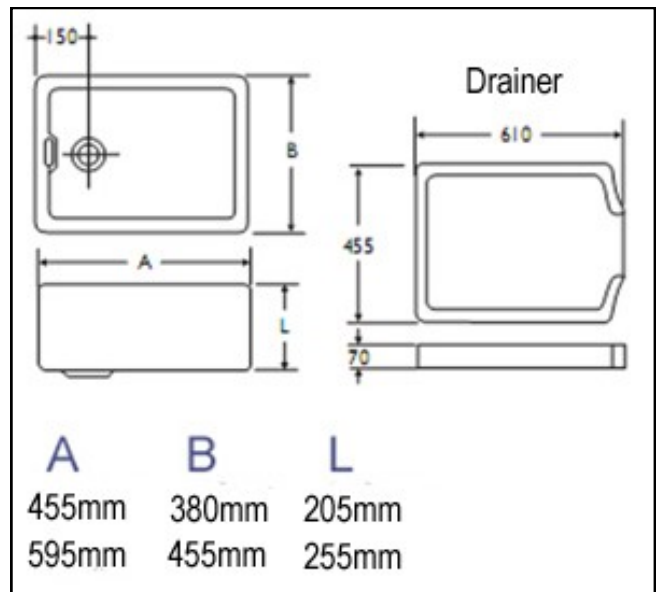

Supplied with 38mm waste fitting, plug, chain, and chain stay.

Size

Small: 455 x 380 x 205mm (Code BS3)
Standard: 595 x 455 x 255mm (Code BS4)

Material

Vitreous china

Options

Cross head bib taps.
Wall plate elbows for exposed water supply.
Plastic 38mm bottle trap.
Can be supplied with legs and wall brackets.

Fixings

Supplied with stainless steel wall brackets and 650mm long stainless steel front support legs

Waste Fitting

Supplied with 38mm waste fitting, plug, chain, and chain stay.

Size

Small: 455 x 380 x 205mm (Code BSLB1)
Standard: 595 x 455 x 255mm (Code BSLB2)

Material

Vitreous china

Options

Cross head bib taps.
Wall plate elbows for exposed water supply.
Plastic 38mm bottle trap.
Can be supplied without legs and brackets.
610mm drainer with leg and wall bracket (available on standard size model only)

Material

The Belfast sink is manufactured from stainless steel with a satin polish finish.

Size

600mm wide.
460mm front to back.
850mm high.
537 x 351 x 250mm deep bowl.

Supports

Stainless steel 30 x 30mm box section frame with adjustable feet.