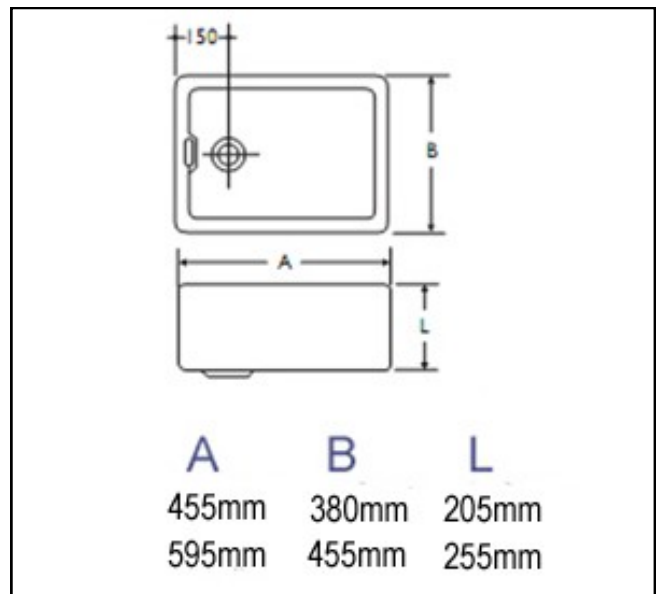

Supplied with 38mm waste fitting, plug, chain, and chain stay.

Size

Small: 455 x 380 x 205mm (Code BS3)
Standard: 595 x 455 x 255mm (Code BS4)

Material

Vitreous china

Options

Cross head bib taps.
Wall plate elbows for exposed water supply.
Plastic 38mm bottle trap.
Can be supplied with legs and wall brackets.

Fixings

Supplied with stainless steel wall brackets and 650mm long stainless steel front support legs

Waste Fitting

Supplied with 38mm waste fitting, plug, chain, and chain stay.

Size

Small: 455 x 380 x 205mm (Code BSLB1)
Standard: 595 x 455 x 255mm (Code BSLB2)

Material

The Belfast sink is manufactured from stainless steel with a satin polish finish.

Size

600mm wide.
460mm front to back.
850mm high.
537 x 351 x 250mm deep bowl.

Supports

Stainless steel 30 x 30mm box section frame with adjustable feet.