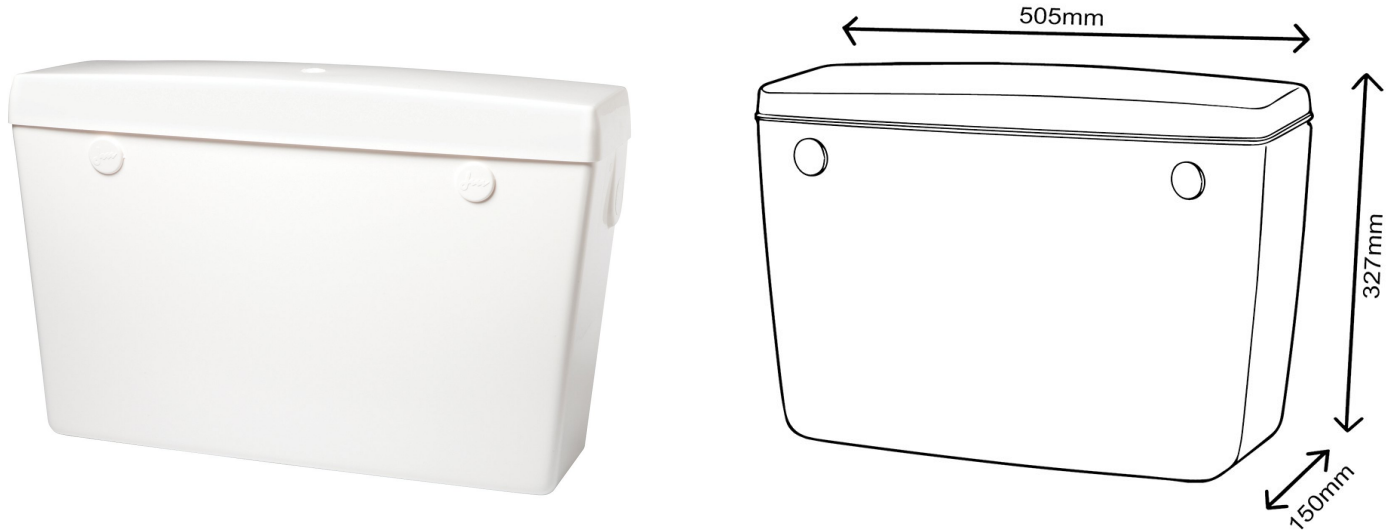

Plastic Auto Cistern 9 or 13.65 Litres

Product Code: UPAC

Plastic Automatic Flushing Cistern For Urinals (9 or 13.65 litres)

Product Code: UPAC

The plastic urinal cistern is a high-performance automatic flushing solution, ideal for exposed or concealed urinal installations in both commercial and domestic washrooms. Designed for reliability and ease of use, this cistern delivers consistent, hygienic flushing with manually adjustable settings to suit a wide range of applications.

With two flush volumes of 2 or 3 gallons, the UPAC auto cistern is perfect for everything from new build projects to retrofit installations, offering flexibility, efficiency, and long-term performance.

Key Features & Benefits

- Automatic flushing cistern – ideal for exposed or concealed urinal installations.
- Available in 9 litre (2 gallon) or 13.65 litre (3 gallon) to suit different usage requirements.
- WRAS approved auto syphon for compliance and water safety.
- Tested to 200,000 flush cycles for proven durability and reliability.
- Adjustable petcock to control flush frequency and optimise water usage.
- Suitable for new installations and replacement projects.
- Easy installation and maintenance, reducing downtime and labour costs.

Dimensions

- Width: 505mm.
- Height: 327mm.
- Depth: 150mm.

Includes

- White plastic cistern casing.
- White plastic cistern lid.
- Auto syphon (9 or 13,65 litres) with 1" threaded tail and fixing nut.
- Petcock to adjust water inlet flow.