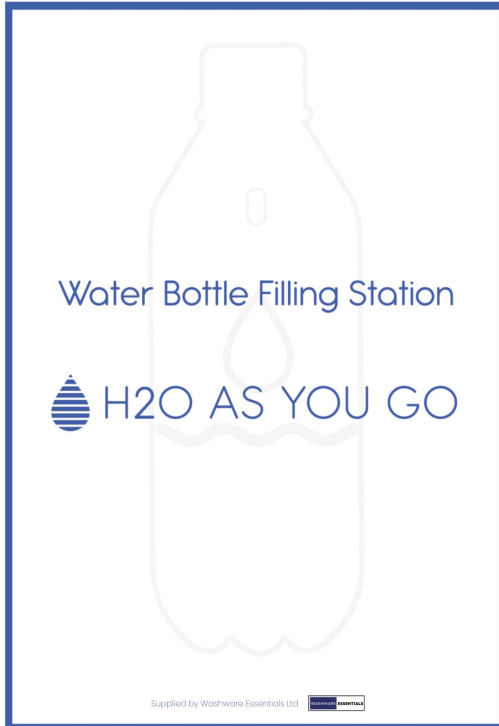

H2O As You Go Sign

Product Code: H2O-SIGN

H2O As You Go Sign

Product code H2O-SIGN

This sign is designed to be prominently displayed above or near bottle fillers or drinking fountains, providing clear, visible information to users. Ideal for high-traffic areas, it helps guide people to the hydration station and ensures proper usage. Perfect for offices, gyms, schools, or public spaces where easy access to water is essential.