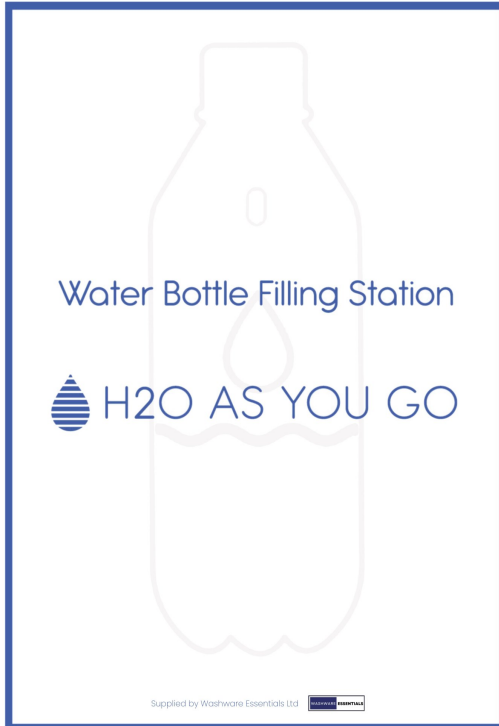

## H2O As You Go Sign

Product Code: H2O-SIGN

### H2O As You Go Sign

Product code H2O-SIGN

This sign is designed to be prominently displayed above or near bottle fillers or drinking fountains, providing clear, visible information to users. Ideal for high-traffic areas, it helps guide people to the hydration station and ensures proper usage. Perfect for offices, gyms, schools, or public spaces where easy access to water is essential.