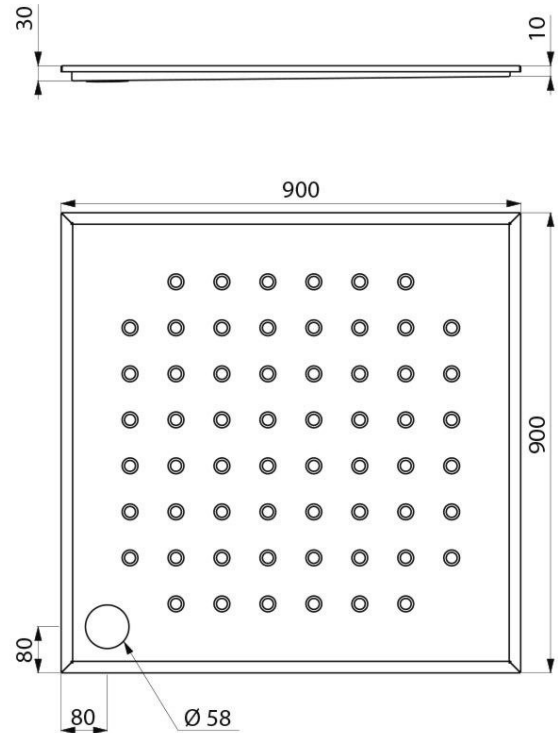

## Recessed Stainless Steel Shower Tray 900 x 900mm

Product Code: RST-90

### Recessed Stainless Steel Shower Tray 900mm x 900mm

Product Code RST-90

Stainless Steel Low Profile Shower Tray – 900mm x 900mm. Designed for both hygiene and accessibility, this 900mm x 900mm low profile stainless steel shower tray features an antibacterial coating to help prevent the spread of germs — ideal for healthcare, care homes, or domestic use.

- Recessed shower tray.
- 900mm square.
- Manufactured from bacteriostatic grade 304 stainless steel.
- Polished satin finish.
- 1.5mm thick.
- Slimline making it suitable for people with reduced mobility.
- Non-slip surface.
- 38mm flush grated waste fitting to rear left.
- CE marked.

#### Size

- 900mm x 900mm x 10mm deep.