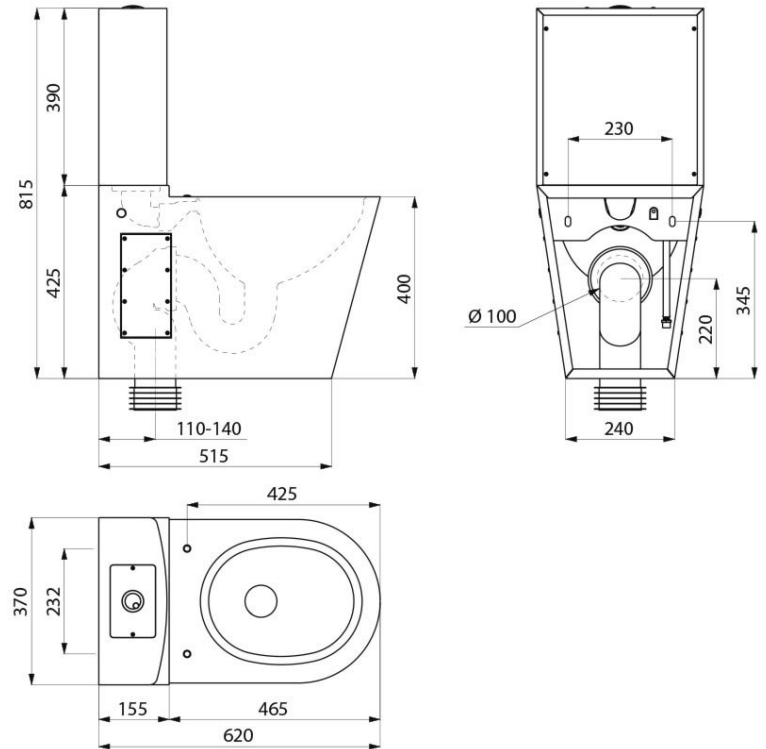

Close Coupled Toilet - Stainless Steel

Product Code: CCTSS

Stainless Steel Close Coupled Toilet And Cistern

Product Code CCTSS

The stainless steel close coupled toilet and cistern is the ultimate solution for high-traffic public and commercial washrooms. Manufactured from high-grade 304 bacteriostatic stainless steel, this all-in-one WC unit is engineered for maximum hygiene, strength, and vandal resistance. With its sleek, compact design and close coupled cistern, the toilet is ideal for environments where cleanliness, safety, and reliability are non-negotiable — from factories, schools, transport hubs and public buildings. Trust in Washware's commitment to quality and innovation for your sanitary ware needs.

- Close coupled toilet and cistern with dual flush.
- Manufactured from 1.5mm thick bacteriostatic grade 304 stainless steel.
- WC bowl pressed in one piece for easy cleaning and hygiene.
- Concealed flushing rim.
- Horizontal 100mm outlet.
- Supplied with plastic adaptor to convert to vertical (S trap) outlet.
- Fully compliant with latest regulations.
- 6 / 3 litre dual flush operation.
- Water inlet from below or either side via removable side hole covers.
- Two side access panels for access to pipe connections.
- CE marked.
- Complies with European standard EN 997 for a 4L flush.

Size

- Length 620mm.
- Width: 370mm.
- Height: 815mm.

Delivery

- From stock usually 1 to 2 working days

Options

- Plain top (no seat).
- Black plastic seat and cover.

All pictures shown are for illustration purpose only and may be subject to change without notice. Actual product may vary due to product enhancement. All dimensions shown are for guidance only and may be subject to change or alteration without notice. All items manufactured or purchased separately from a third party to fit our products should be checked against the actual dimensions of the physical product before purchase. We will not be liable for third party costs and consequential loss associated with the items not fitting third party components.