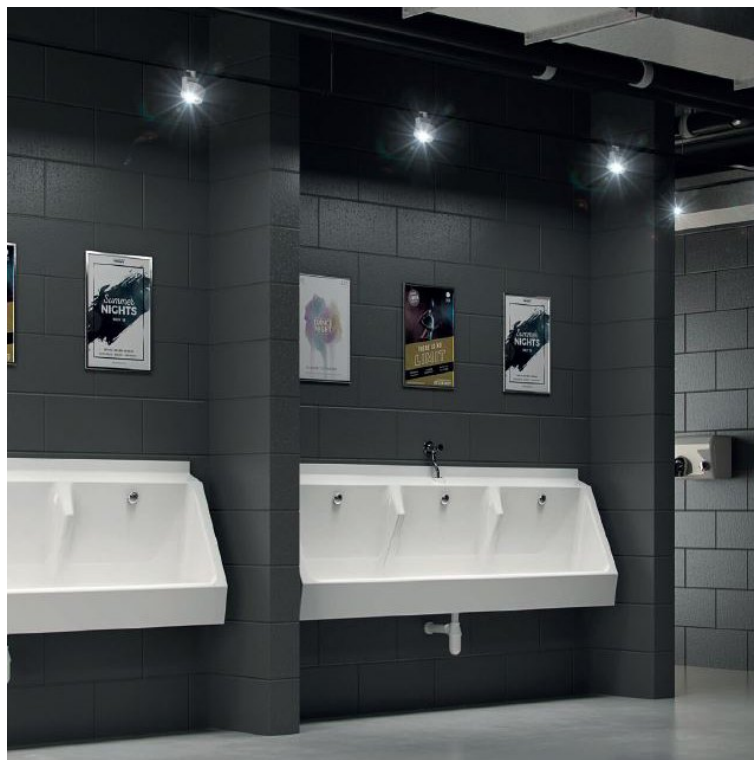

GRP Urinal Wall Mounted

Product Code: GRP-WHU

GRP Trough Urinals

Product code GRP-WHU

Trough urinals manufactured from GRP (glass reinforced plastic) are lightweight, durable and feature a smooth, glossy finish that is easy to clean and requires minimal maintenance. Wall mounted urinals provide cleaner, more cost effective and simpler to install option compared to traditional [bowl urinals](#). The GRP-WHU model urinals are available in four standard sizes: 600mm, 1200mm, 1800mm, 2400mm and are typically offered in 1, 2, 3 and 4 user configurations, custom sizes can also be produced upon request. The urinals are equipped with a 1185mm long stainless steel 22mm downpipe, chrome button spreaders, a white plastic auto cistern and a 38mm plastic domed waste outlet.

- GRP Material.
- **4 standard sizes in stock.**
- 4 standard sizes - 600mm, 1200mm, 1800mm and 2400mm.
- Centre waste fitting.
- Supplied complete with a 1185mm long stainless steel 22mm downpipe, chrome button spreaders , a white plastic auto cistern and a 38mm plastic domed waste outlet.
- Supplied with a steel fixing bracket.
- Supplied in gloss white as standard.
- Available in a wide range of different colours on special order.

Delivery

- From stock 3 - 5 working days

Size

- Height 655mm.
- Projection 284mm.
- Length as ordered - 600mm 1 user, 1200mm 2 user, 1800mm 3 user, 2400mm 4 user.

Optional Extras

- [Waterless versions available](#)

All pictures shown are for illustration purpose only and may be subject to change without notice. Actual product may vary due to product enhancement. All dimensions shown are for guidance only and may be subject to change or alteration without notice. All items manufactured or purchased separately from a third party to fit our products should be checked against the actual dimensions of the physical product before purchase. We will not be liable for third party costs and consequential loss associated with the items not fitting third party components.