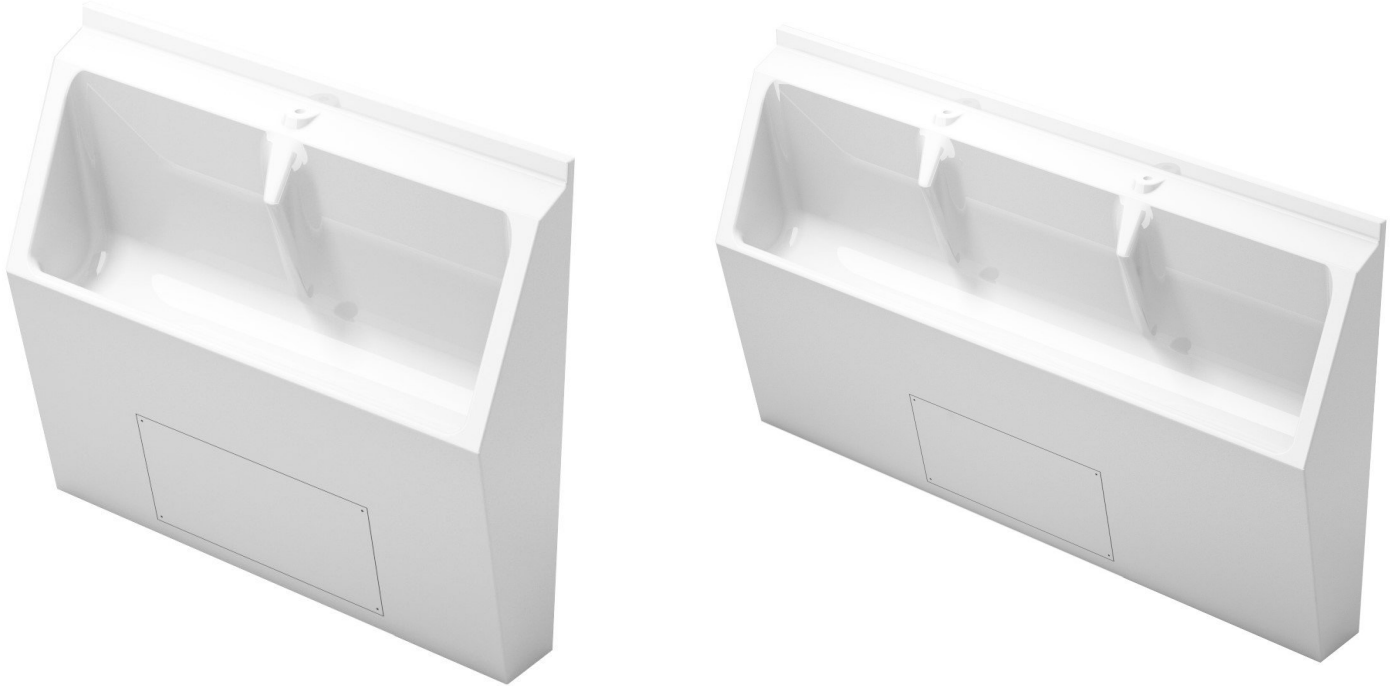

## Waterless GRP Urinal Floor Standing

Product Code: WUFS

### GRP Waterless Floor Standing Trough Urinals

Product code WUFS

Trough urinals are made from GRP material, which is a lightweight, durable substance with a smooth gloss finish that is easy to clean and requires minimal maintenance. Floor-standing urinals come complete with end panels to make them suitable as standalone units or you can install them side by side to create any size from a combination of different standard sizes. The WUFS model urinals are available to order online in three standard sizes: 600mm, 1200mm, 1800mm and as standard, they are available in 1, 2, and 3-user units. They can also be custom-made to order in a variety of sizes. The urinals come complete with a waterless cartridge waste as standard.

- GRP Material.
- 3 standard sizes - 600mm, 1200mm, 1800mm.
- Centre waste fitting.
- Supplied complete with a waterless cartridge waste.
- Supplied in gloss white as standard.
- Available in a wide range of different colours on special order.

#### Size

- Height 1092mm.
- Projection 285mm.
- Length as ordered - 600mm 1 user, 1200mm 2 user, 1800mm 3 user.