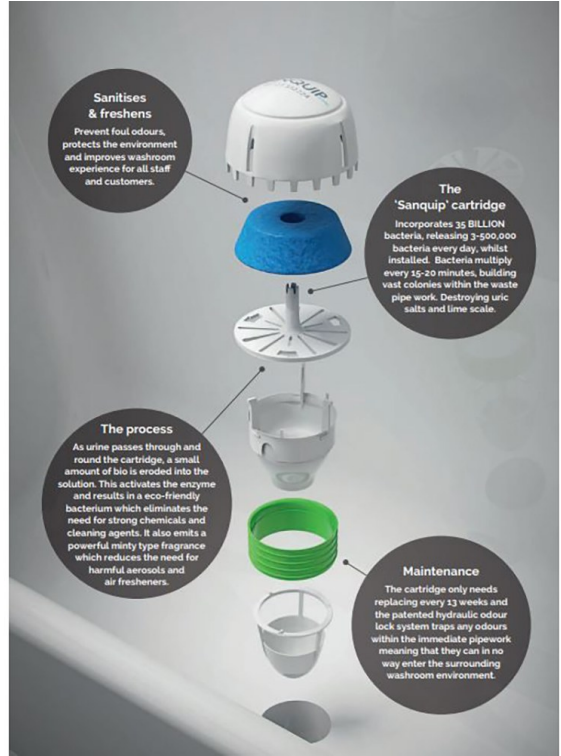

Cartridge Installation Kit

Product Code: WU-KIT

Waterless Urinal Waste Cartridge Installation Kit

Product Code WU-KIT

The waterless cartridge installation kit allows you to convert a traditional urinal waste into a waterless urinal waste.

- Convert traditional urinal waste to a waterless cartridge waste.
- Prevents foul odours.
- This cartridge only needs to be replaced every 13 weeks.
- Comes with a minty fragrance which reduces the need for harmful aerosol air fresheners.

Waterless Cartridge

The waterless cartridge sanitises & freshens to help prevent foul odours, this protects the environment and improves the whole washroom experience for all staff and users. The waterless cartridge incorporates 35 BILLION bacteria and releases 3-500,000 bacteria every day. The bacteria multiply every 15-20 minutes, building vast colonies within the waste pipe work which destroys uric salts and lime scale.