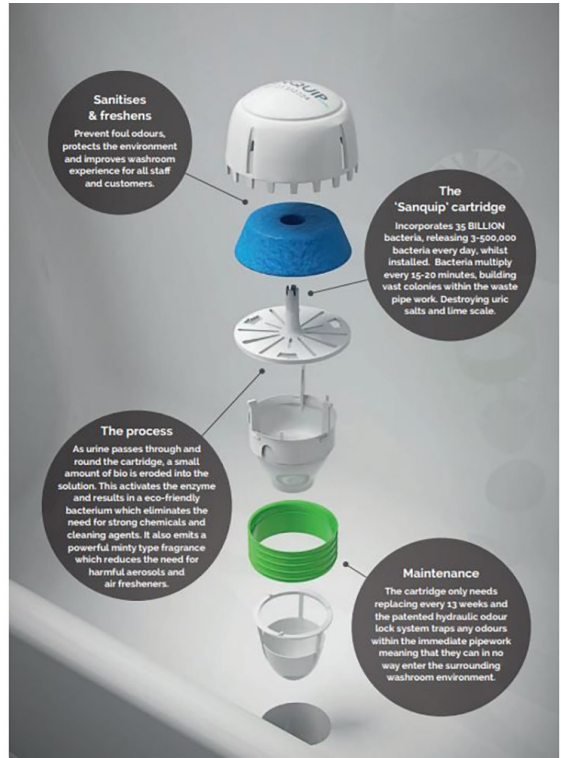

Cartridge Installation Kit

Product Code: WU-KIT

Waterless Urinal Waste Cartridge Installation Kit

Product Code WU-KIT

The waterless cartridge installation kit allows you to convert a traditional urinal waste into a waterless urinal waste.

- Convert traditional urinal waste to a waterless cartridge waste.
- Prevents foul odours.
- This cartridge only needs to be replaced every 13 weeks.
- Comes with a minty fragrance which reduces the need for harmful aerosol air fresheners.

Waterless Cartridge

The waterless cartridge sanitises & freshens to help prevent foul odours, this protects the environment and improves the whole washroom experience for all staff and users. The waterless cartridge incorporates 35 BILLION bacteria and releases 3-500,000 bacteria every day. The bacteria multiply every 15-20 minutes, building vast colonies within the waste pipe work which destroys uric salts and lime scale.