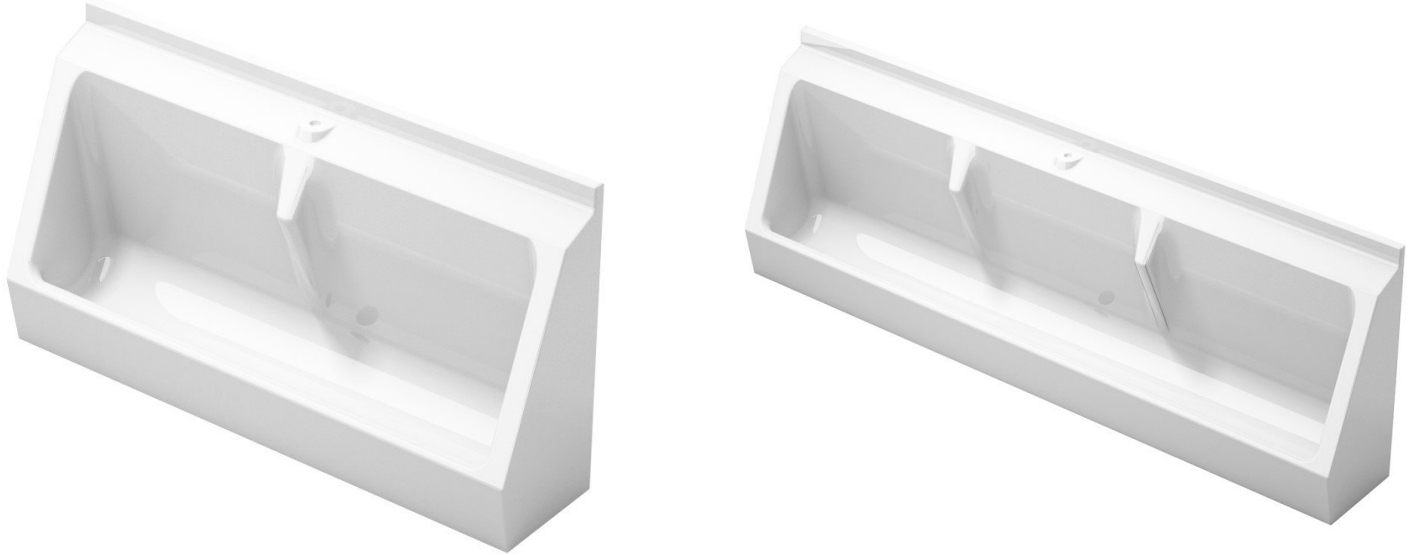

Waterless GRP Urinal Wall mounted

Product Code: WUWM

GRP Waterless Trough Urinals

Product code WUWM

Trough urinals manufactured from GRP material, which is a lightweight, durable material with a smooth gloss finish that is easy to clean and very low maintenance. Wall mounted urinals offer a cleaner, easier to install, and cheaper alternative to traditional individual [bowl urinals](#). The WUWM model urinals are available to order online 4 standard sizes 600mm, 1200mm, 1800mm, 2400mm and are as standard 1, 2 and 3 user units, they can also be manufactured to order in a range of sizes. The urinals come complete as standard with a waterless cartridge waste.

- GRP Material.
- **4 standard sizes in stock for immediate despatch.**
- 4 standard sizes - 600mm, 1200mm, 1800mm and 2400mm.
- Centre waste fitting.
- Supplied complete with a waterless cartridge waste.
- Supplied in gloss white as standard.
- Available in a wide range of different colours on special order.

Waterless Cartridge

The waterless cartridge sanitises & freshens to help prevent foul odours, this protects the environment and improves the whole washroom experience for all staff and users. The waterless cartridge incorporates 35 BILLION bacteria and releases 3-500,000 bacteria every day. The bacteria multiply every 15-20 minutes, building vast colonies within the waste pipe work which destroys uric salts and lime scale.

Delivery

- Currently 2 - 3 working weeks.

Size

- Height 655mm.
- Projection 284mm.
- Length as ordered - 600mm 1 user, 1200mm 2 user, 1800mm 3 user, 2400mm 4 user.

Optional Extras

- Waterless replacement cartridge.