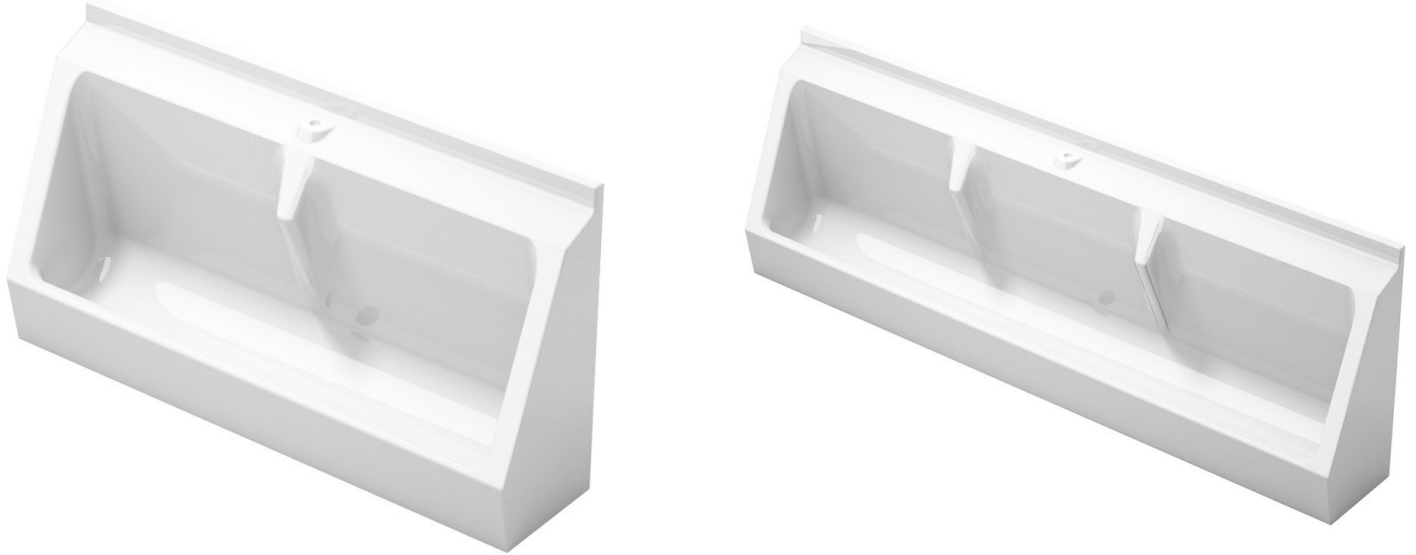

Waterless GRP Urinal Wall mounted

Product Code: WUWM

GRP Waterless Trough Urinals

Product code WUWM

Trough urinals manufactured from GRP material, which is a lightweight, durable material with a smooth gloss finish that is easy to clean and very low maintenance. Wall mounted urinals offer a cleaner, easier to install, and cheaper alternative to traditional individual [bowl urinals](#). The WUWM model urinals are available to order online 4 standard sizes 600mm, 1200mm, 1800mm, 2400mm and are as standard 1, 2 and 3 user units, they can also be manufactured to order in a range of sizes. The urinals come complete as standard with a waterless cartridge waste.

- GRP Material.
- **4 standard sizes in stock for immediate despatch.**
- 4 standard sizes - 600mm, 1200mm, 1800mm and 2400mm.
- Centre waste fitting.
- Supplied complete with a waterless cartridge waste.
- Supplied in gloss white as standard.
- Available in a wide range of different colours on special order.

Waterless Cartridge

The waterless cartridge sanitises & freshens to help prevent foul odours, this protects the environment and improves the whole washroom experience for all staff and users. The waterless cartridge incorporates 35 BILLION bacteria and releases 3-500,000 bacteria every day. The bacteria multiply every 15-20 minutes, building vast colonies within the waste pipe work which destroys uric salts and lime scale.

Delivery

- From stock 3 - 5 working days

Size

- Height 655mm.
- Projection 284mm.
- Length as ordered - 600mm 1 user, 1200mm 2 user, 1800mm 3 user, 2400mm 4 user.

Optional Extras

- Waterless replacement cartridge.