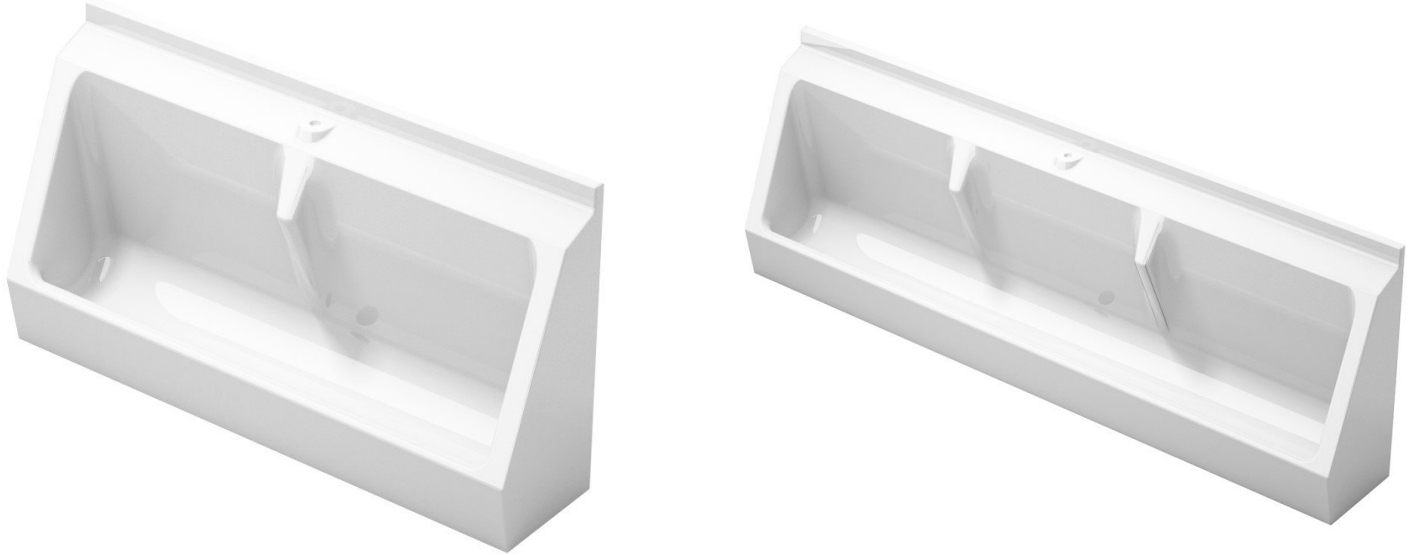

## Waterless GRP Urinal Wall mounted

Product Code: WUWM

### GRP Waterless Trough Urinals

Product code WUWM

Trough urinals manufactured from GRP material, which is a lightweight, durable material with a smooth gloss finish that is easy to clean and very low maintenance. Wall mounted urinals offer a cleaner, easier to install, and cheaper alternative to traditional individual [bowl urinals](#). The WUWM model urinals are available to order online 4 standard sizes 600mm, 1200mm, 1800mm, 2400mm and are as standard 1, 2 and 3 user units, they can also be manufactured to order in a range of sizes. The urinals come complete as standard with a waterless cartridge waste.

- GRP Material.
- **4 standard sizes in stock for immediate despatch.**
- 4 standard sizes - 600mm, 1200mm, 1800mm and 2400mm.
- Centre waste fitting.
- Supplied complete with a waterless cartridge waste.
- Supplied in gloss white as standard.
- Available in a wide range of different colours on special order.

#### Size

- Height 655mm.
- Projection 284mm.
- Length as ordered - 600mm 1 user, 1200mm 2 user, 1800mm 3 user, 2400mm 4 user.