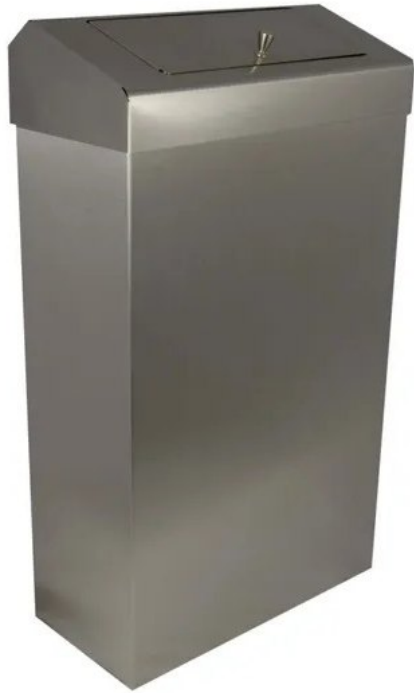

Stainless Steel Sanitary Waste Bin 30L

Product Code: J-SLWB30

Stainless Steel Sanitary Waste Bin 30L

Product Code J-SLWB30

- Free standing or wall mounted for extra security.
- Sanitary waste bin.
- 30 litre capacity.
- Stainless steel with a brushed finish.
- Bag strap for bin liner.
- Front edges radiused.

Size

- 344mm wide.
- 600mm high when lid is closed.
- 671mm high when lid is open.
- 167mm front to back.

Delivery

- To order usually 3 to 5 working days.

****All pictures shown are for illustration purpose only and may be subject to change without notice. Actual product may vary due to product enhancement. All dimensions shown are for guidance only and may be subject to change or alteration without notice. All items manufactured or purchased separately from a third party to fit our products should be checked against the actual dimensions of the physical product before purchase. We will not be liable for third party costs and consequential loss associated with the items not fitting third party components.****