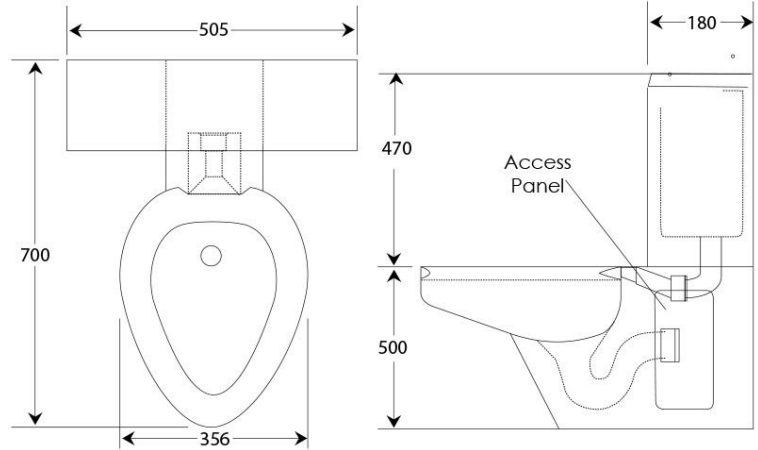

Close Coupled WC

Product Code: CCWC

Close Coupled WC

Product Code CCWC

- Close coupled WC Suite with horizontal P trap outlet.
- Manufactured from 1.6 and 1.2mm thick 304 grade stainless steel.
- Stainless steel cistern with dual push button operation flush.
- Tested for 4 and 2 litre dual flush operation.
- Security flushing rim, highly vandal resistant.
- Integral satin finished contoured seat.
- Complete with side access panels to fix the toilet in place and connect the trap.

Delivery

- From stock usually 1 to 2 working days - Last 2 in stock.

Options

- Heavy duty white plastic seat and cover.
- Vertical outlet S trap connector / converter.

**All pictures shown are for illustration purpose only and may be subject to change without notice. Actual product may vary due to product enhancement.
All dimensions shown are for guidance only and may be subject to change or alteration without notice. All items manufactured or purchased separately from a third party to fit our products should be checked against the actual dimensions of the physical product before purchase. We will not be liable for third party costs and consequential loss associated with the items not fitting third party components.**