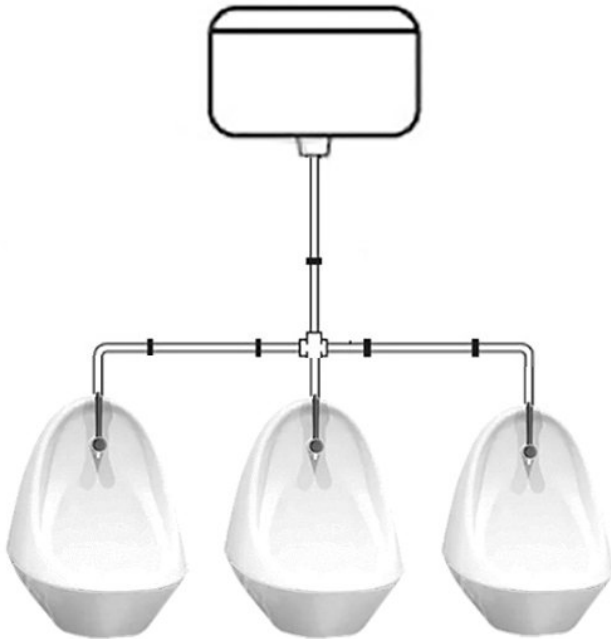

Range of 3 China Bowl Urinals

Product Code: SC-R3CBU

Range of 3 China Bowl Urinals

Product Code SC-R3CBU

- Bowl urinals manufactured from vitreous china.
- The range of 3 bowl urinals are supplied with 3 china bowl urinals, sparge pipework and cistern with either top or back inlet spreaders with either exposed or concealed cistern x 3 x wastes x 3, resealing plastic bottle traps x 3 and fixing hinges x 3.
- Sleek design that is easy to clean.

Size

- 445mm high.
- 355mm wide.
- 330mm front to back.

Delivery

- Usually 5 working days.

Options

- Top or back entry spreader with exposed or concealed cisterns and pipework.
- Marnic Water Watch flush controller.