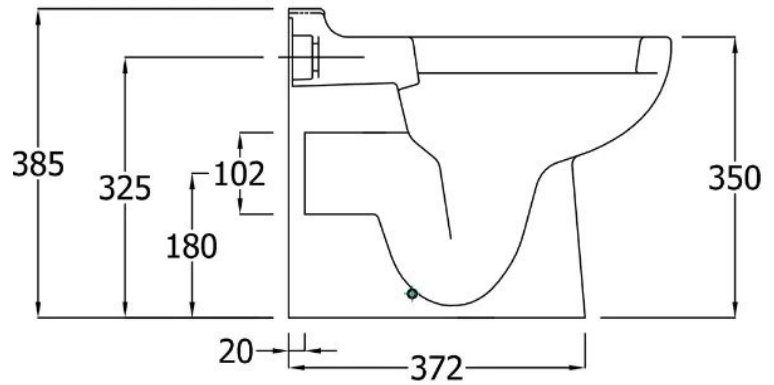

## Back to Wall Junior Height WC

Product Code: SC-SBTW-J

### Back to Wall Junior Height WC

Product Code SC-SBTW-J

- Manufactured in white vitreous china to BS3402 standards.
- 350mm high for school children age 7-11 years old.
- Easy cleaning due to its sleek design.
- For use with a concealed cistern.
- Comes complete with a floor fixing pack.
- Seat only available (see options).
- Shown with optional seat only.