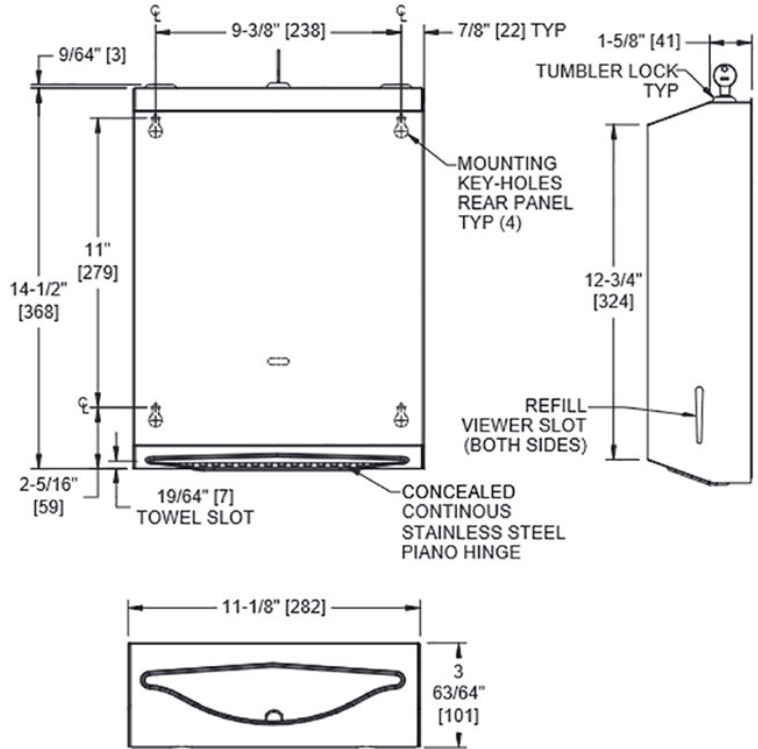

## Stainless Steel Large Paper Towel Dispenser

Product Code: PTD-L

### Stainless Steel Large Paper Towel Dispenser

Product Code PTD-L

- Stainless steel large paper towel dispenser.
- Stainless steel with a satin finish.
- Capacity 400 C fold or 525 multi fold paper towels.
- Rolled edge on dispensing slot for safety.
- Visual level indicator on both sides.
- Fully hinged filling lid with lock.

#### Size

- 282mm wide.
- 101mm front to back.
- 368mm high.

#### Delivery

- From stock usually 1 to 2 working days.

\*\*All pictures shown are for illustration purpose only and may be subject to change without notice. Actual product may vary due to product enhancement. All dimensions shown are for guidance only and may be subject to change or alteration without notice. All items manufactured or purchased separately from a third party to fit our products should be checked against the actual dimensions of the physical product before purchase. We will not be liable for third party costs and consequential loss associated with the items not fitting third party components.\*\*