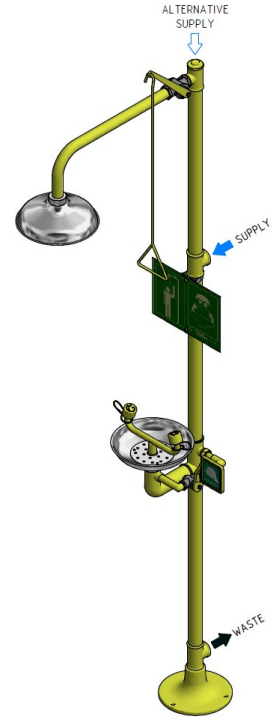

Frost Resistant Combined Emergency Shower & Eye Wash Unit

Product Code: ARB-TH234

Trace Heated Safety Shower - Frost Resistant

Product code TH234

- Thermostatically controlled trace heated emergency shower.
- Floor mounted via a galvanised steel flange for stability.
- The shower head and eye wash bowl are manufactured from stainless steel.
- Bright yellow detailing for enhanced visibility.
- The eye wash unit is operated by an easy-push abs paddle.
- The safety shower is operated by a pull rod.
- Tested to meet the stringent testing requirements of the ANSI Z358.1, EN15154-2 and DVGW regulations.
- Height: 2515mm
- Material: powder coated galvanised steel pipe with brass fittings and elbows, stainless steel, ABS plastic
- 1" stay open shower ball valve with pull rod activation, brass 1.25" female water inlet connection
- Length (column to centre of shower head): 605mm
- High visibility foam insulation with jacket fastened with velco fasteners
- Trace heating with thermostat control (starts at 0 degrees celsius and turns off at 3 degrees celsius)
- 230v power supply required
- Shower head diameter: 260mm
- Floor flange diameter: 228mm
- Water pressure 1.5 to 8 bar

Delivery

To order usually 3 to 5 working days delivery time

All pictures shown are for illustration purpose only and may be subject to change without notice. Actual product may vary due to product enhancement. All dimensions shown are for guidance only and may be subject to change or alteration without notice. All items manufactured or purchased separately from a third party to fit our products should be checked against the actual dimensions of the physical product before purchase. We will not be liable for third party costs and consequential loss associated with the items not fitting third party components.