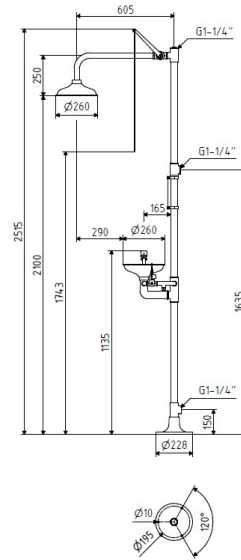

Frost Resistant Combined Emergency Shower & Eye Wash Unit

Product Code: ARB-TH234

Trace Heated Safety Shower - Frost Resistant

Product code TH234

- Thermostatically controlled trace heated emergency shower.
- Floor mounted via a galvanised steel flange for stability.
- The shower head and eye wash bowl are manufactured from stainless steel.
- Bright yellow detailing for enhanced visibility.
- The eye wash unit is operated by an easy-push abs paddle.
- The safety shower is operated by a pull rod.
- Tested to meet the stringent testing requirements of the ANSI Z358.1, EN15154-2 and DVGW regulations.
- Height: 2515mm
- Material: powder coated galvanised steel pipe with brass fittings and elbows, stainless steel, ABS plastic
- 1" stay open shower ball valve with pull rod activation, brass 1.25" female water inlet connection
- Length (column to centre of shower head): 605mm
- High visibility foam insulation with jacket fastened with velco fasteners
- Trace heating with thermostat control (starts at 0 degrees celsius and turns off at 3 degrees celsius)
- 230v power supply required
- Shower head diameter: 260mm
- Floor flange diameter: 228mm
- Water pressure 1.5 to 8 bar

Delivery

To order usually 3 to 5 working days delivery time

All pictures shown are for illustration purpose only and may be subject to change without notice. Actual product may vary due to product enhancement. All dimensions shown are for guidance only and may be subject to change or alteration without notice. All items manufactured or purchased separately from a third party to fit our products should be checked against the actual dimensions of the physical product before purchase. We will not be liable for third party costs and consequential loss associated with the items not fitting third party components.