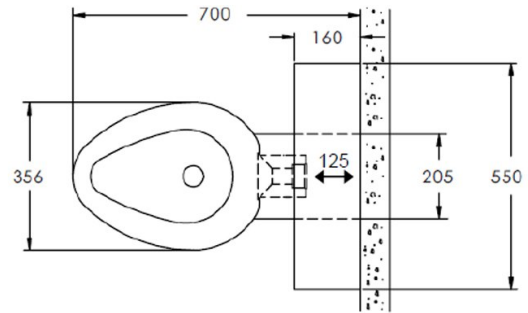

Stainless Steel Close Coupled WC Suite

Plan

Product Code: ACC

Stainless Steel Close Coupled Toilet Suite

Product Code ACC

- Close coupled WC Suite with horizontal P trap outlet.
- Manufactured from 1.9 and 1.6mm thick stainless steel for extra vandal resistance.
- Stainless steel cistern with pneumatic push button operation flush.
- Water saving product.
- Fully compliant with latest regulations.
- The WC pan complies with the constructional and performance requirements of EN 997:2003 Part 2 and has been satisfactorily tested in accordance with the Water Supply (water fittings) Regulations 1999.
- Tested for 4 / 2.6 litre dual flush operation giving an "effective" 3 litre flush.
- Security flushing rim.
- Integral satin finished contoured seat.
- Complete with concealed floor plate and flush pipe connector.

Delivery

- From stock usually 1 to 2 working days

Options

- Heavy duty white plastic seat and cover.
- Vertical outlet S trap connector / converter.

All pictures shown are for illustration purpose only and may be subject to change without notice. Actual product may vary due to product enhancement. All dimensions shown are for guidance only and may be subject to change or alteration without notice. All items manufactured or purchased separately from a third party to fit our products should be checked against the actual dimensions of the physical product before purchase. We will not be liable for third party costs and consequential loss associated with the items not fitting third party components.