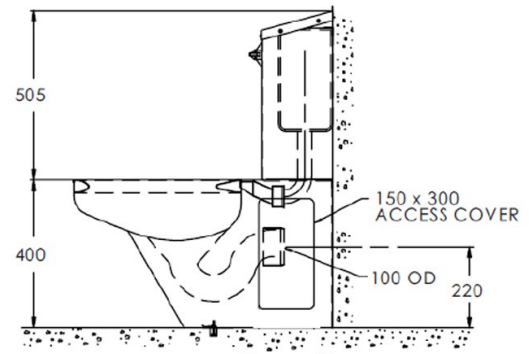

Stainless Steel Close Coupled WC Suite

Plan

Product Code: ACC

Stainless Steel Close Coupled Toilet Suite

Product Code ACC

- Close coupled WC Suite with horizontal P trap outlet.
- Manufactured from 1.9 and 1.6mm thick stainless steel for extra vandal resistance.
- Stainless steel cistern with pneumatic push button operation flush.
- Water saving product.
- Fully compliant with latest regulations.
- The WC pan complies with the constructional and performance requirements of EN 997:2003 Part 2 and has been satisfactorily tested in accordance with the Water Supply (water fittings) Regulations 1999.
- Tested for 4 / 2.6 litre dual flush operation giving an "effective" 3 litre flush.
- Security flushing rim.
- Integral satin finished contoured seat.
- Complete with concealed floor plate and flush pipe connector.

Delivery

- From stock usually 1 to 2 working days

Options

- Heavy duty white plastic seat and cover.
- Vertical outlet S trap connector / converter.

All pictures shown are for illustration purpose only and may be subject to change without notice. Actual product may vary due to product enhancement. All dimensions shown are for guidance only and may be subject to change or alteration without notice. All items manufactured or purchased separately from a third party to fit our products should be checked against the actual dimensions of the physical product before purchase. We will not be liable for third party costs and consequential loss associated with the items not fitting third party components.