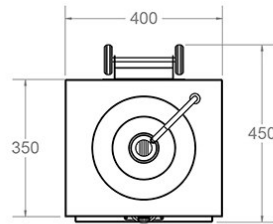

Portable Wash Basin - Foot Pump Operated

Product Code: WBSH-PUMP

Foot Pump Operated Portable Wash Basin

Product Code: WBSH-PUMP

- Stainless steel portable wash basin.
- Foot pump operated water dispensing (no electricity required).
- On board 10 litre fresh water and waste water containers.
- Swivel basin spout on left hand side.
- Ideal for areas where mains water and drainage are not available.
- The foot operated wash basin helps to prevent cross contamination by touching taps.
- Full height stainless steel enclosure to conceal the plumbing and water containers.
- Open back for access to the fresh water and waste water containers.
- Complete with 32mm flush grated waste fitting with pipe into the waste water tank (no overflow, plug or chain).
- Food grade hose between water pump, fresh water container and swivel spout.
- Four wheels (two with brakes).
- Wheels can be removed and replaced with fixed feet.
- Ideal for playgrounds, outside classrooms, shops, factories, outdoor activities or anywhere where standard services are not usually supplied but where hand washing is now required.

Size

- 500mm wide.
- 400mm front to back.
- 880mm high.

Delivery

- In stock 1 to 2 working days.

**All pictures shown are for illustration purpose only and may be subject to change without notice. Actual product may vary due to product enhancement.
All dimensions shown are for guidance only and may be subject to change or alteration without notice. All items manufactured or purchased separately from a third party to fit our products should be checked against the actual dimensions of the physical product before purchase. We will not be liable for third party costs and consequential loss associated with the items not fitting third party components.**