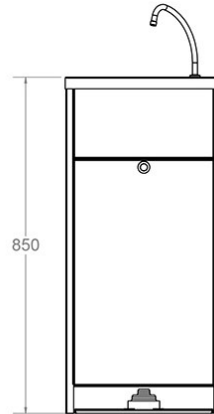

Portable Wash Basin - Foot Pump Operated

Product Code: WBSH-PUMP

Foot Pump Operated Portable Wash Basin

Product Code: WBSH-PUMP

- Stainless steel portable wash basin.
- Foot pump operated water dispensing (no electricity required).
- On board 10 litre fresh water and waste water containers.
- Swivel basin spout on left hand side.
- Ideal for areas where mains water and drainage are not available.
- The foot operated wash basin helps to prevent cross contamination by touching taps.
- Full height stainless steel enclosure to conceal the plumbing and water containers.
- Open back for access to the fresh water and waste water containers.
- Complete with 32mm flush grated waste fitting with pipe into the waste water tank (no overflow, plug or chain).
- Food grade hose between water pump, fresh water container and swivel spout.
- Four wheels (two with brakes).
- Wheels can be removed and replaced with fixed feet.
- Ideal for playgrounds, outside classrooms, shops, factories, outdoor activities or anywhere where standard services are not usually supplied but where hand washing is now required.

Size

- 500mm wide.
- 400mm front to back.
- 880mm high.

Delivery

- In stock 1 to 2 working days.

**All pictures shown are for illustration purpose only and may be subject to change without notice. Actual product may vary due to product enhancement.
All dimensions shown are for guidance only and may be subject to change or alteration without notice. All items manufactured or purchased separately from a third party to fit our products should be checked against the actual dimensions of the physical product before purchase. We will not be liable for third party costs and consequential loss associated with the items not fitting third party components.**