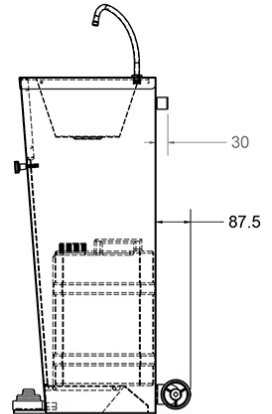

Portable Wash Basin - Foot Pump Operated

Product Code: WBSH-PUMP

Foot Pump Operated Portable Wash Basin

Product Code: WBSH-PUMP

- Stainless steel portable wash basin.
- Foot pump operated water dispensing (no electricity required).
- On board 10 litre fresh water and waste water containers.
- Swivel basin spout on left hand side.
- Ideal for areas where mains water and drainage are not available.
- The foot operated wash basin helps to prevent cross contamination by touching taps.
- Full height stainless steel enclosure to conceal the plumbing and water containers.
- Open back for access to the fresh water and waste water containers.
- Complete with 32mm flush grated waste fitting with pipe into the waste water tank (no overflow, plug or chain).
- Food grade hose between water pump, fresh water container and swivel spout.
- Four wheels (two with brakes).
- Wheels can be removed and replaced with fixed feet.
- Ideal for playgrounds, outside classrooms, shops, factories, outdoor activities or anywhere where standard services are not usually supplied but where hand washing is now required.

Size

- 500mm wide.
- 400mm front to back.
- 880mm high.

Delivery

- In stock 1 to 2 working days.

**All pictures shown are for illustration purpose only and may be subject to change without notice. Actual product may vary due to product enhancement.
All dimensions shown are for guidance only and may be subject to change or alteration without notice. All items manufactured or purchased separately from a third party to fit our products should be checked against the actual dimensions of the physical product before purchase. We will not be liable for third party costs and consequential loss associated with the items not fitting third party components.**