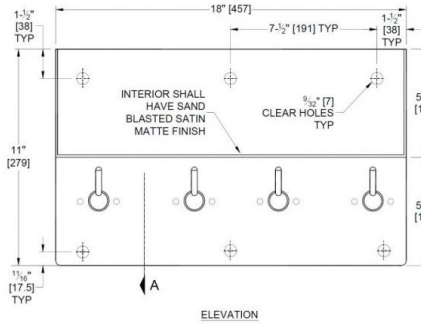

Stainless Steel Anti Ligature Shelf with Four Coat Hooks

Product Code: WA128

Anti Ligature Coat Hooks with Shelf

Product Code: WA128

- Grade 304 stainless steel with satin finish.
- Sloped ends to shelf to reduce potential ligature points.
- Snap down hook design reduces potential ligature points.
- Four auto-releasing hooks to release at 16kgs and above.
- Supplied with tamper resistant screws.
- Ligature resistant is a more appropriate term to the commonly used term anti-ligature.

Coat Hook:

- Width: 457mm.
- Height: 279mm.
- Shelf projection: 203mm.

Delivery

- In stock, 1 to 2 working days.

Disclaimer:

These products are designed to decrease the probability that they may be used as an apparatus for ligature. They are not a replacement for professionals who are trained in the proper evaluation, management and supervision of persons at risk of suicide.