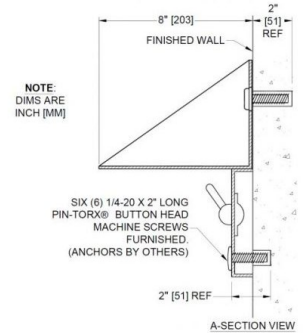

Stainless Steel Anti Ligature Shelf with Four Coat Hooks

Product Code: WA128

Anti Ligature Coat Hooks with Shelf

Product Code: WA128

- Grade 304 stainless steel with satin finish.
- Sloped ends to shelf to reduce potential ligature points.
- Snap down hook design reduces potential ligature points.
- Four auto-releasing hooks to release at 16kgs and above.
- Supplied with tamper resistant screws.
- Ligature resistant is a more appropriate term to the commonly used term anti-ligature.

Coat Hook:

- Width: 457mm.
- Height: 279mm.
- Shelf projection: 203mm.

Delivery

- In stock, 1 to 2 working days.

Disclaimer:

These products are designed to decrease the probability that they may be used as an apparatus for ligature. They are not a replacement for professionals who are trained in the proper evaluation, management and supervision of persons at risk of suicide.