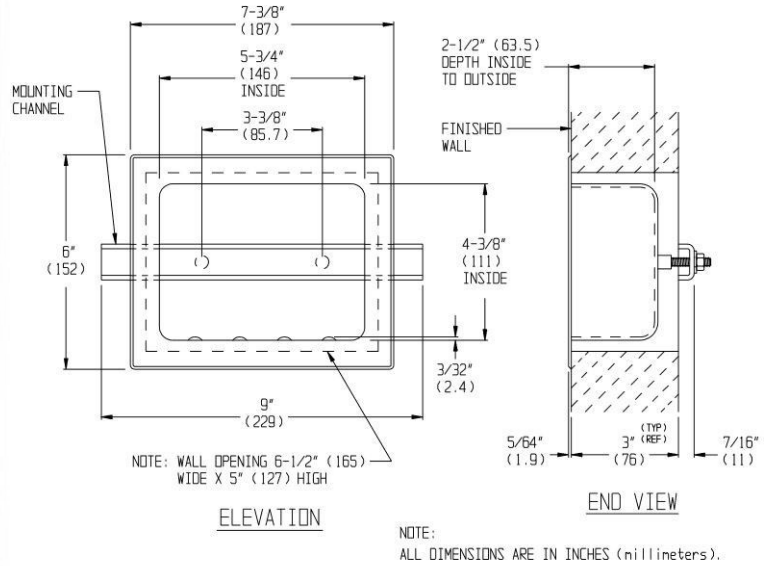

Recessed Soap Dish

Product Code: WA140

Stainless Steel Recessed Soap Dish

Product Code WA140

- Recess mounted soap dish.
- Anti-ligature design.
- Manufactured from grade 304 stainless steel with a satin finish.
- Recessed into the wall with a front mounting flange on the front.
- Two nuts welded on the back for rear mounting.
- Raised dimples on the base to elevate the soap allowing the air to circulate.

Dimensions

- Width: 187mm.
- Height: 152mm.
- Depth: 76mm.
- Wall opening: 165mm x 127mm x 70mm.

Delivery

In stock usually 1 to 2 working days.

**All pictures shown are for illustration purpose only and may be subject to change without notice. Actual product may vary due to product enhancement.
 All dimensions shown are for guidance only and may be subject to change or alteration without notice. All items manufactured or purchased separately from a third party to fit our products should be checked against the actual dimensions of the physical product before purchase. We will not be liable for third party costs and consequential loss associated with the items not fitting third party components.**