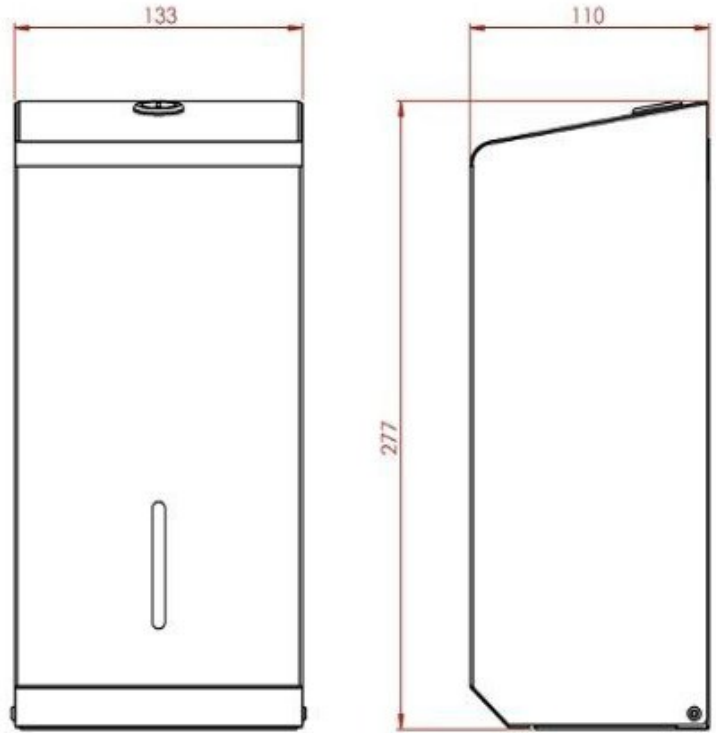

Graphite Grey Multi Flat Toilet Tissue Dispenser

Product Code: J-PL50GG

Graphite Grey Multi Flat Toilet Tissue Dispenser

Product code J-PL50GG

- Surface mounted multi flat toilet tissue dispenser.
- Stainless steel with a graphite grey powder coated finish.
- Lockable hinged cover.
- Viewing slot.
- For use with single or double fold bulk pack multi flat toilet tissue.
- Weight 1.3kg.

Size

- 133mm wide.
- 110mm front to back.
- 277mm high.

Delivery

- From stock usually 3 to 5 working days.

**All pictures shown are for illustration purpose only and may be subject to change without notice. Actual product may vary due to product enhancement.