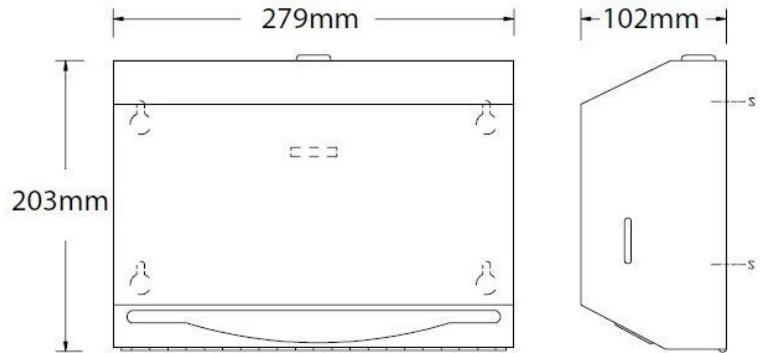

## Stainless Steel Small Paper Towel Dispenser

Product Code: PTD-S

### Stainless Steel Small Paper Hand Towel Dispenser

Product Code PTD-S

- Stainless steel small paper towel dispenser.
- Stainless steel with satin finish.
- Capacity 200 C fold or 275 multi fold paper towels.
- Ideal for low usage areas, or areas with limited space.
- Rolled edge on dispensing slot for safety.
- Visible level indicators on both sides.
- Fully hinged filling lid with lock.

#### Size

- 279mm wide.
- 102mm front to back.
- 203mm high.

#### Delivery

- From stock usually 1 to 3 working days.

\*\*All pictures shown are for illustration purpose only and may be subject to change without notice. Actual product may vary due to product enhancement.  
All dimensions shown are for guidance only and may be subject to change or alteration without notice. All items manufactured or purchased separately from a third party to fit our products should be checked against the actual dimensions of the physical product before purchase. We will not be liable for third party costs and consequential loss associated with the items not fitting third party components.\*\*