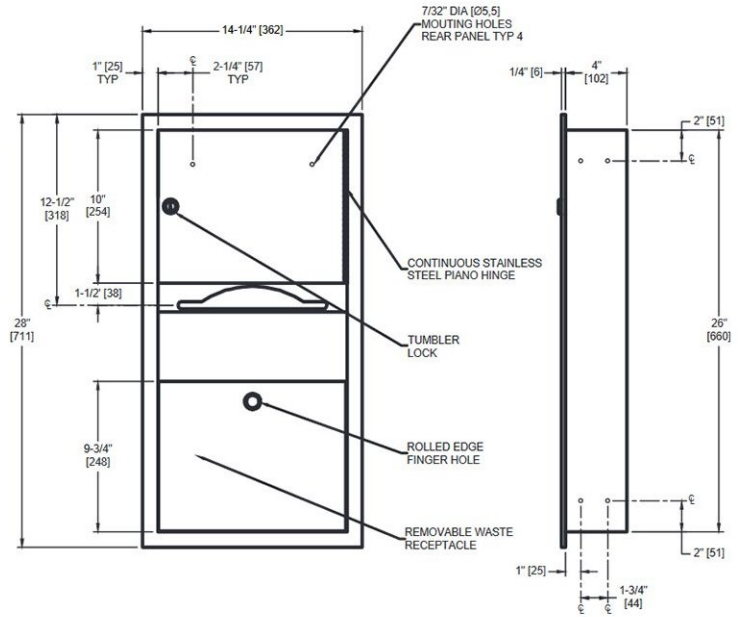

Small Recessed Towel Dispenser Waste Bin

Product Code: CU-2R

Small Recessed Towel Dispenser And Waste Bin

Product Code CU-2R

- Stainless steel small recessed paper towel dispenser and waste bin.
- Satin finish on all exposed surfaces.
- Capacity 475 multifold or 350 C fold towels.
- Waste bin with 7.6 litre capacity.
- Towel dispensing slot is fully deburred for finger safety and ease of use.
- Fully hinged lockable paper towel filling door.
- Removable waste container with fully hemmed edges.

Size

• Size

711mm high.
 362mm wide.

Recess Size Required

673mm high
 324mm wide

Delivery

- From stock usually 1 to 3 working days.

**All pictures shown are for illustration purpose only and may be subject to change without notice. Actual product may vary due to product enhancement.
 All dimensions shown are for guidance only and may be subject to change or alteration without notice. All items manufactured or purchased separately from a third party to fit our products should be checked against the actual dimensions of the physical product before purchase. We will not be liable for third party costs and consequential loss associated with the items not fitting third party components.**