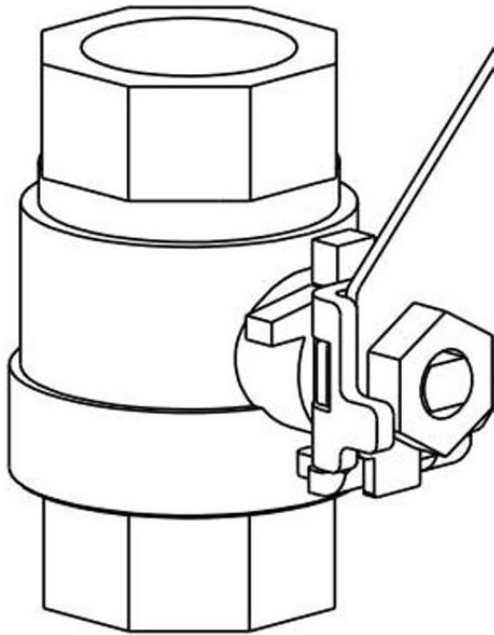

Replacement Safety Shower Ball Valve

Product Code: AP-S-7102-400-003

Replacement Safety Shower Ball Valve

Product Code AP-S-7102-400-003

- Replacement 1" ball valve for emergency showers.

Delivery

- From stock usually 1 to 2 working days.