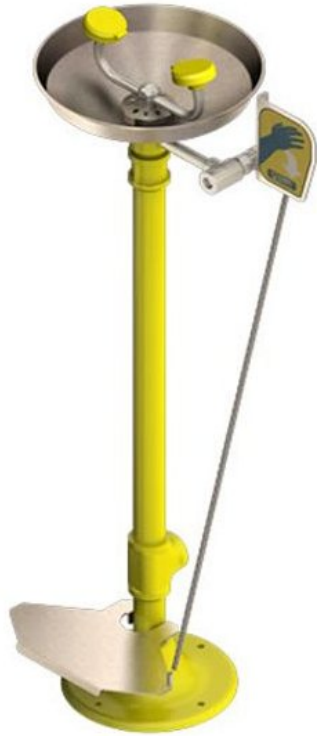

Emergency Eye Wash Station With Foot and Hand Operation

Product Code: S0340-HFC

Pedestal Eye and Face Wash Hand and Foot Operated Stainless Steel Bowl

Product Code S0340-HFC

- Pedestal mounted eye and face wash with stainless steel bowl 300mm diameter.
- ABS plastic eye and face wash spray heads with flip off dust covers.
- Push handle operation.
- Chrome plated brass stay open ball valve with inline strainer.
- Foot operated pedal as well as the hand operated push handle.
- Yellow powder coated galvanised steel pedestal with cast iron base plate.
- Integral waste fitting.
- Complete with identification sign, and weekly test tag.

Delivery

- From stock usually 1 to 2 working days.

Optional Extras

- Stainless steel self opening cover.

****All pictures shown are for illustration purpose only and may be subject to change without notice. Actual product may vary due to product enhancement. All dimensions shown are for guidance only and may be subject to change or alteration without notice. All items manufactured or purchased separately from a third party to fit our products should be checked against the actual dimensions of the physical product before purchase. We will not be liable for third party costs and consequential loss associated with the items not fitting third party components.****