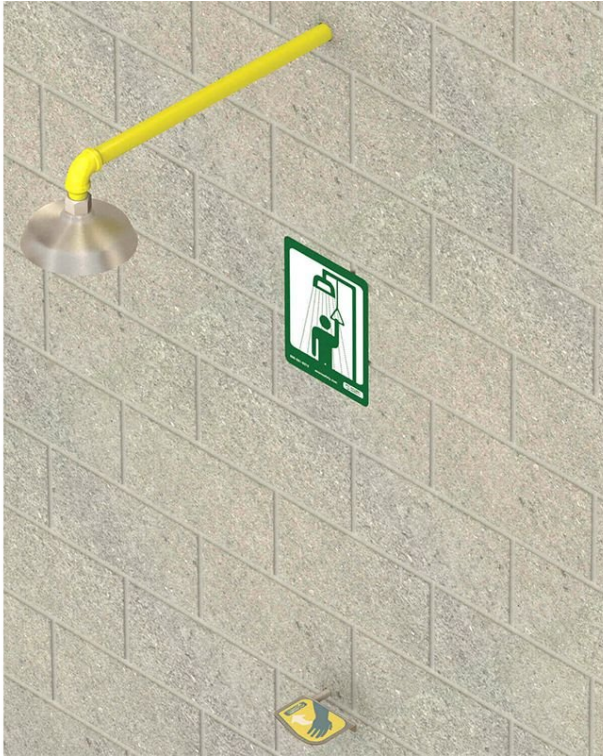

## Freeze Resistant Stainless Steel Emergency Drench Shower

Product Code: SS2200-FRV

### Freeze Resistant Emergency Drench Shower Horizontal – Stainless Steel Head

Product Code S2200-FRV

- Freeze resistant horizontally mounted drench shower with stainless steel shower head 188mm diameter.
- Stainless steel shower head with 76 litres per minute regulator.
- Chrome plated brass stay open ball valve.
- Stainless steel push handle.
- Yellow powder coated galvanised steel pipework.
- Complete with identification sign, and weekly test tag.