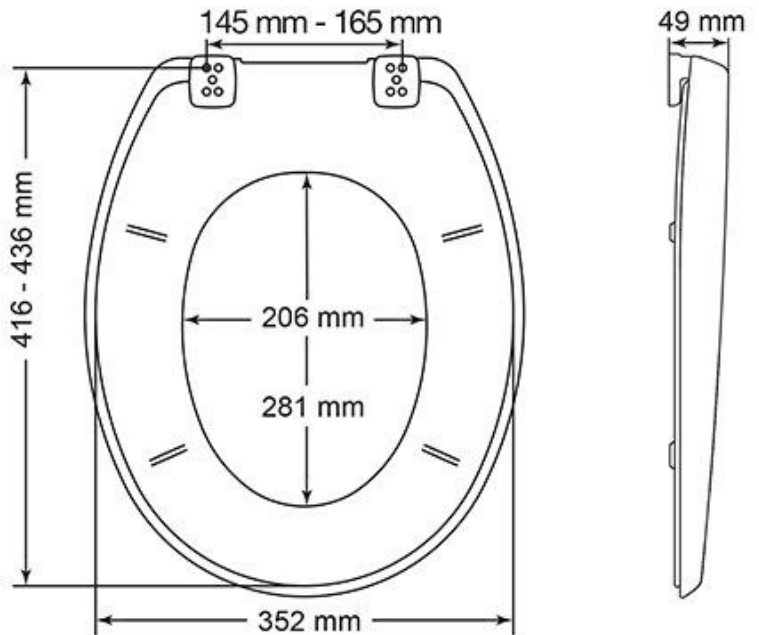

Toilet Seats

Product Code: SEAT-OP

Black Seat and Cover

Product Code SACSS

- Black Seat and Cover.
- Chrome plated hinges with the STA-TITE® fixing make these toilet seats ideal for care homes and commercial applications.
- Chrome plated hinges.
- To fit UK toilets.
- Made from durable, Tecnoplast™ thermoplastic material.
- Hinges are adjustable to help achieve the perfect fit to your toilet.

Delivery

- To order usually 1 - 2 working days.

**All pictures shown are for illustration purpose only and may be subject to change without notice. Actual product may vary due to product enhancement.

All dimensions shown are for guidance only and may be subject to change or alteration without notice. All items manufactured or purchased separately from a third party to fit our products should be checked against the actual dimensions of the physical product before purchase. We will not be liable for third party costs and consequential loss associated with the items not fitting third party components.**