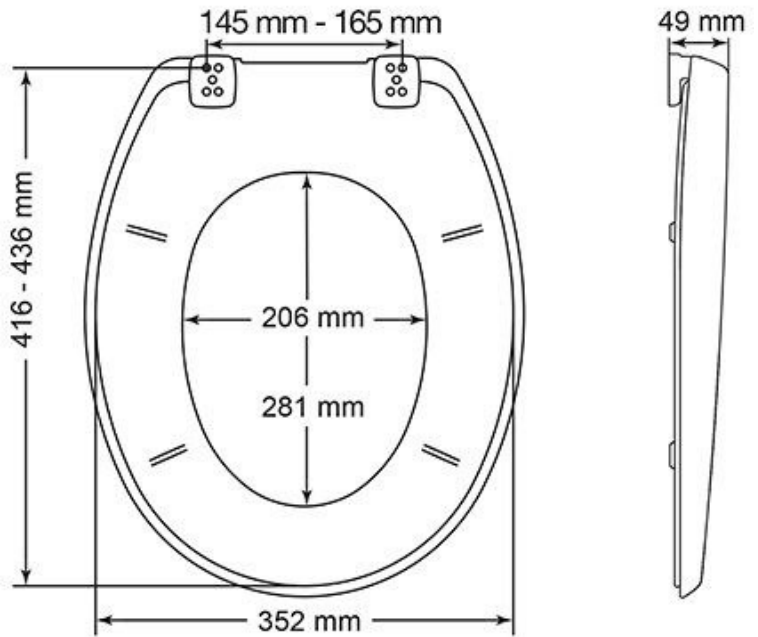

Toilet Seats

Product Code: SEAT-OP

Black Seat and Cover

Product Code SACSS

- Black Seat and Cover.
- Chrome plated hinges with the STA-TITE® fixing make these toilet seats ideal for care homes and commercial applications.
- Chrome plated hinges.
- To fit UK toilets.
- Made from durable, Tecnoplast™ thermoplastic material.
- Hinges are adjustable to help achieve the perfect fit to your toilet.

Delivery

- To order usually 1 - 2 working days.

**All pictures shown are for illustration purpose only and may be subject to change without notice. Actual product may vary due to product enhancement.

All dimensions shown are for guidance only and may be subject to change or alteration without notice. All items manufactured or purchased separately from a third party to fit our products should be checked against the actual dimensions of the physical product before purchase. We will not be liable for third party costs and consequential loss associated with the items not fitting third party components.**