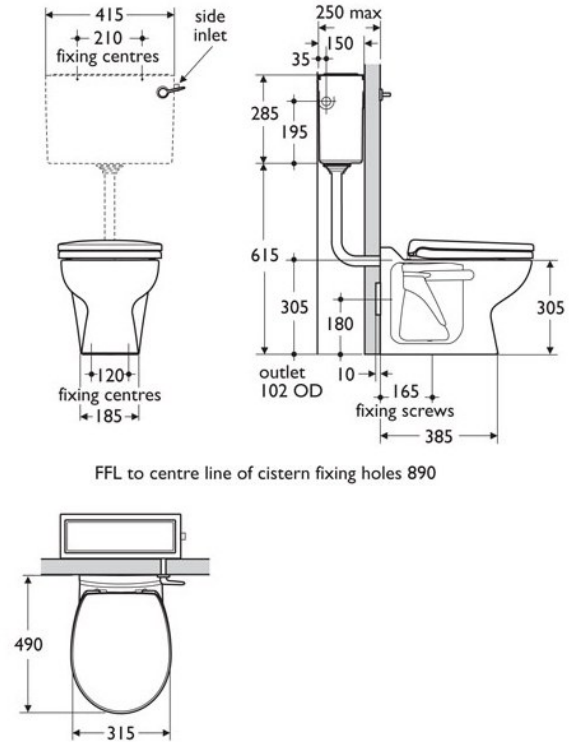

## Infant Height Back to Wall WC Pan

Product Code: ASH-CBTWI

### Back To Wall Infant Height School toilet

Product Code CBTWI

- Armitage Shanks Contour 21 Back to Wall Infants WC Pan.
- Manufactured in white vitreous china.
- 305mm high for schools use for ages 3 to 6 years.
- Water saving 4.5 litre flush.
- Secure bottom fixing seats available in four colours (see options).
- Shown with optional seat and cover.

#### Options

- Seats (without cover) available in white, blue, red, and black.
- Seats and covers available in white, blue, red, and black.
- Armitage Shanks plastic concealed 4.5 litre cistern with cistern fittings, through wall chrome plated lever, and flushpipe.