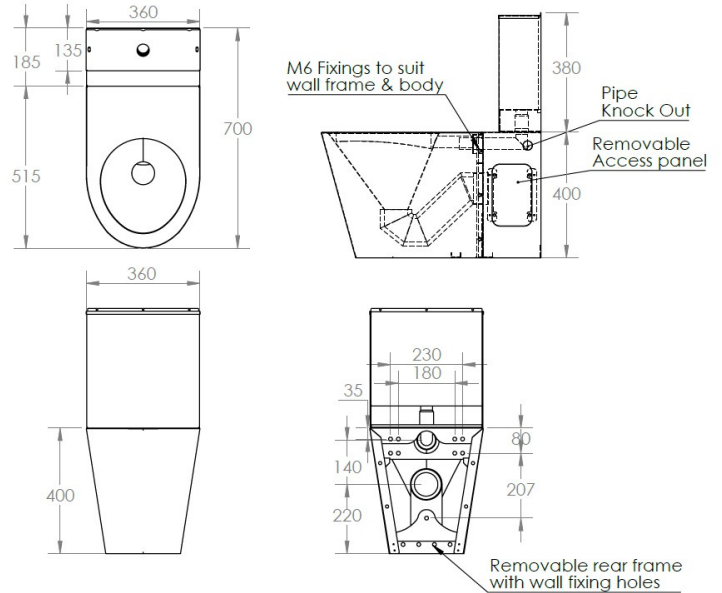

## Stainless Steel Close Coupled Suite

Product Code: BCC

### Stainless Steel Close Coupled WC Suite

Product Code BCC

- Stainless steel close coupled WC Suite with horizontal 100mm P trap outlet.
- Stainless steel cistern with a recessed push button dual operation flush.
- The close coupled toilet has a full security flushing rim.
- The stainless steel close coupled wc suite is suitable for face wall installation where no duct is available.
- Bottom inlet and overflow connections.
- As standard comes with no seat, or it is available with black plastic seat.
- Can be used with a plastic s trap conversion bend if required (not supplied).

#### Options

- Black plastic seat and cover, or plain top (no seat).

\*\*All pictures shown are for illustration purpose only and may be subject to change without notice. Actual product may vary due to product enhancement.