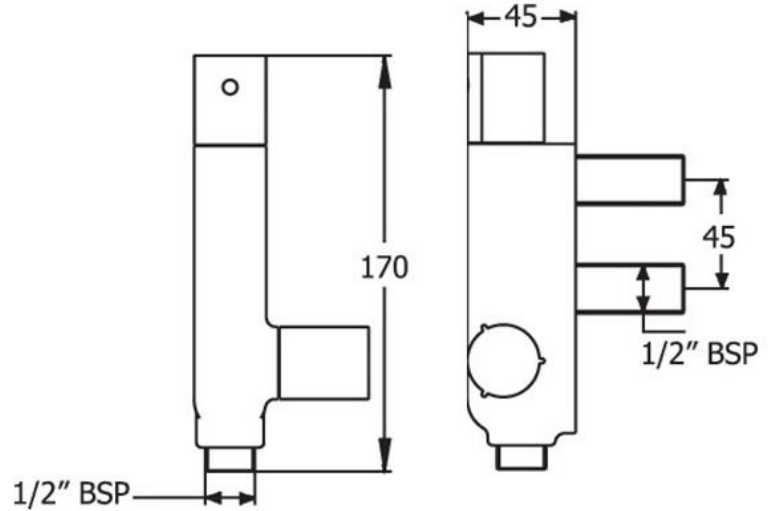

L Shaped Shower Bar Valve

Product Code: METH-LSSBV

L Shaped Shower Bar Valve

Product Code METH-LSSBV

- Thermostatic bar shower valve.
- Chrome plated brass.
- 38°C temperature hot stop with override facility.
- Separate flow and temperature controls.
- Suitable for high pressure only.
- 1.0 - 5.0 Bar.
- Perfect for caravans and small spaces.
- Hot and cold supply.
- 1/2" water connections.
- WRAS approved.

Size

- 170mm high
- 45mm wide

Delivery

- From stock usually 3 to 5 working days.

**All pictures shown are for illustration purpose only and may be subject to change without notice. Actual product may vary due to product enhancement.
 All dimensions shown are for guidance only and may be subject to change or alteration without notice. All items manufactured or purchased separately from a third party to fit our products should be checked against the actual dimensions of the physical product before purchase. We will not be liable for third party costs and consequential loss associated with the items not fitting third party components.**