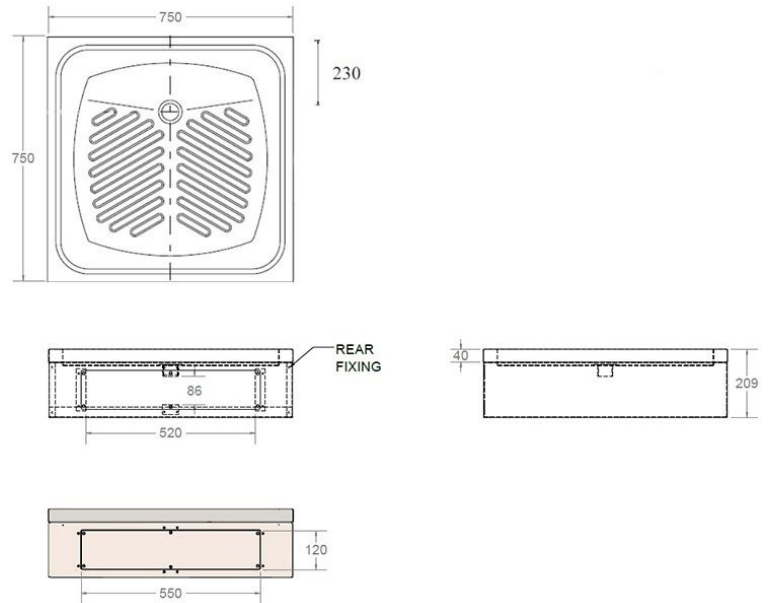

Floorstanding Stainless Steel Shower Tray

Product Code: FST

Floorstanding Stainless Steel Shower Tray 750mm

Product Code FST

- Stainless steel shower tray floorstanding.
- 750mm square.
- 38mm flush grated waste fitting to rear centre.
- Front access panel.

Size

- 750mm x 750mm x 209mm deep.

Delivery

- In stock usually 1 to 3 working days.

**All pictures shown are for illustration purpose only and may be subject to change without notice. Actual product may vary due to product enhancement.
All dimensions shown are for guidance only and may be subject to change or alteration without notice. All items manufactured or purchased separately from a third party to fit our products should be checked against the actual dimensions of the physical product before purchase. We will not be liable for third party costs and consequential loss associated with the items not fitting third party components.**