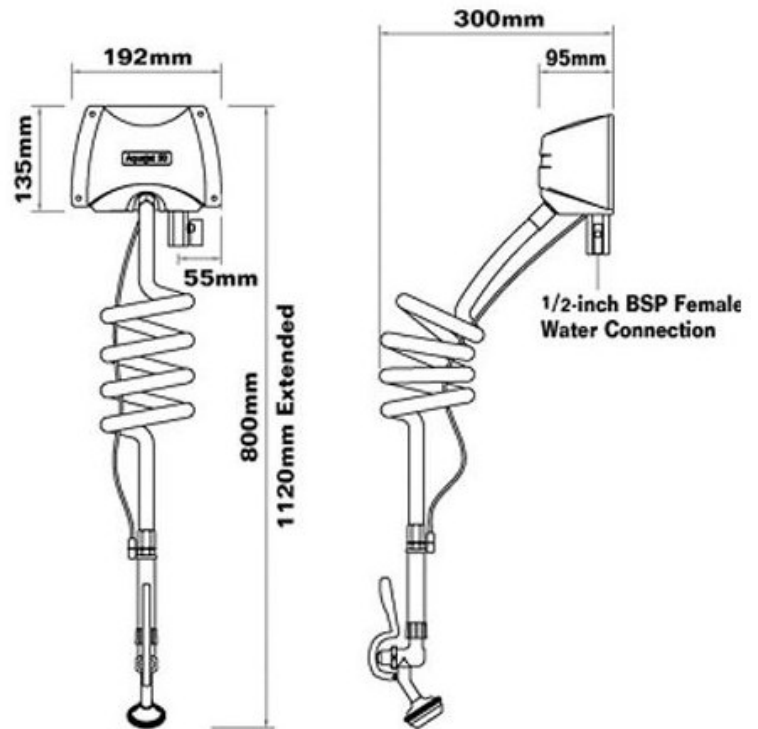

Wall Mounted Pre Rinse Spray Unit

Product Code: MCL-PRWM

Wall Mounted Pre Rinse Spray Unit - Single Water Supply

Product Code: PRWM

- Wall mounted catering pre rinse spray unit.
- Single water supply (pre mixed or cold water).
- Hand held trigger operated spray.
- Pre assembled to save installation time unlike other makes.
- Built in restraining cord to stop over stretching of the hose.
- Easy to clean hose and cover.
- Wall hook for hanging the trigger spray.
- Strong food grade water hose.
- Ideal for pre rinsing pans or rinsing vegetables if connected to potable water.

Delivery

- Usually 3 working days.

**All pictures shown are for illustration purpose only and may be subject to change without notice. Actual product may vary due to product enhancement.

All dimensions shown are for guidance only and may be subject to change or alteration without notice. All items manufactured or purchased separately from a third party to fit our products should be checked against the actual dimensions of the physical product before purchase. We will not be liable for third party costs and consequential loss associated with the items not fitting third party components.**