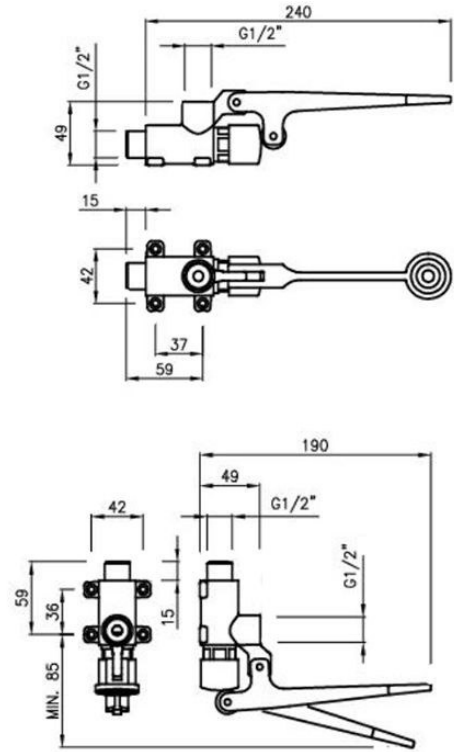

## Floor Mounted Foot Lever Tap

Product Code: LFFLTAP

### Foot Operated Floor Mounted Lever Tap

Product Code: LFFLTAP

- Lever operated foot tap.
- Floor mounted version.
- On / off operation via foot lever. Press lever for on and release to turn the water off.
- Chrome plated brass.
- For use with a cold or pre mixed water supply.
- Requires a basin mounted or wall mounted water spout.
- Chrome plated brass body.
- Single 1/2" inlet.
- Single 1/2" outlet.

#### Specification

- Max Inlet Pressure 6 bar.
- Min Inlet Pressure 0.5 bar.
- Max Inlet Temperature range 0 to 80c.
- Inlet Connection 1/2 inch.
- Outlet Connection 1/2 inch.
- Flow rate at 3 bar 12 litres per minute.

#### Delivery

- In stock usually 1 to 2 working days.

\*\*All pictures shown are for illustration purpose only and may be subject to change without notice. Actual product may vary due to product enhancement.  
 All dimensions shown are for guidance only and may be subject to change or alteration without notice. All items manufactured or purchased separately from a third party to fit our products should be checked against the actual dimensions of the physical product before purchase. We will not be liable for third party costs and consequential loss associated with the items not fitting third party components.\*\*