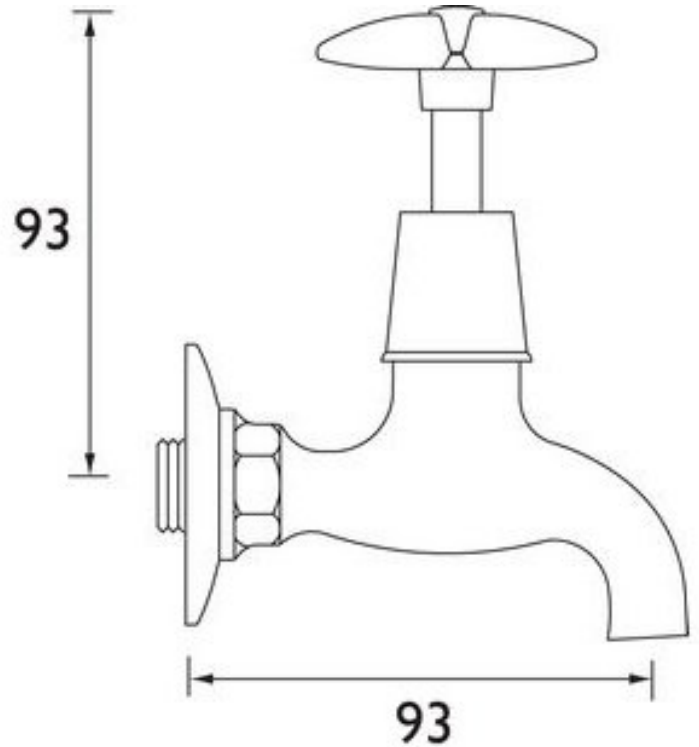

Cross Head Wall Mounted Bib Taps

Product Code: XHBIB

Cross Head Wall Mounted Bib Taps

Product Code: XHBIB

- Chrome plated cross head bib taps.
- Supplied in pairs.
- Wall mounted taps.
- Chrome plated brass body.
- 1/2" valve and inlet.
- Removable round wall plate.
- WRAS approved.
- 1 years manufacturers warranty against defects.

Delivery

- Usually 1 to 3 working days.

****All pictures shown are for illustration purpose only and may be subject to change without notice. Actual product may vary due to product enhancement. All dimensions shown are for guidance only and may be subject to change or alteration without notice. All items manufactured or purchased separately from a third party to fit our products should be checked against the actual dimensions of the physical product before purchase. We will not be liable for third party costs and consequential loss associated with the items not fitting third party components.****