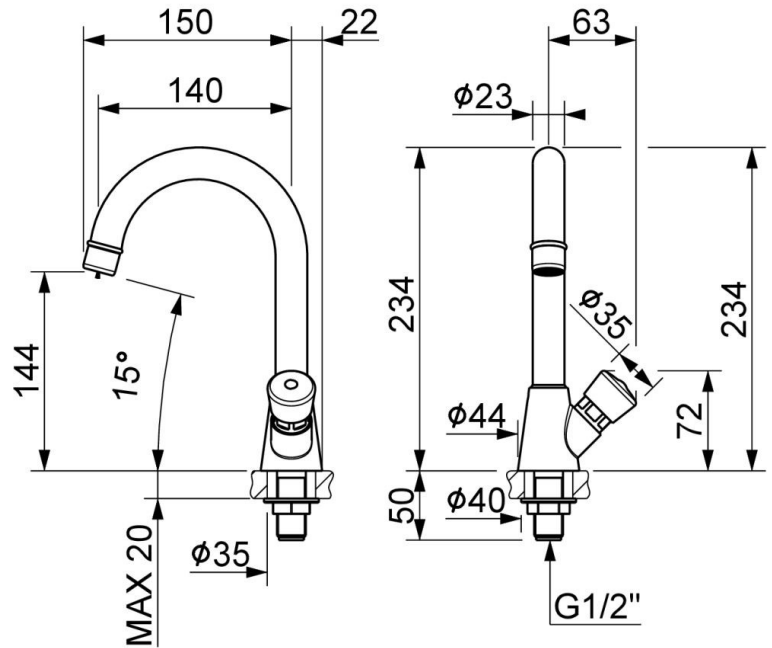

Non Concussive Time Flow Swan Neck Tap

Product Code: SNTAP

Press Button Non-Concussive Basin Tap With Swan Neck Spout

Product Code: SNTAP

- Chrome plated press button time flow non concussive tap.
- 8 to 12 second run time.
- Fixed swan neck spout.
- 3 litre per minute aerator fitted for improved water flow and water saving.
- Supplied as a single tap.
- WRAS approved.
- Brass backnut.
- 2 years manufacturers warranty (warranty will not apply in cases of debris inside of the tap).
- It is advised that water filters or Y strainers are fitted to the supply pipework to non concussive taps to prevent water borne debris entering the cartridge (failure to do so will invalidate the warranty if debris has been allowed to enter the tap cartridge).
- Italian manufactured product.

Technical Specification

- Max Inlet Pressure 5 Bar.
- Min Inlet Pressure 0.1 Bar.
- Timed flow (standard) approx 10 seconds at 1 Bar.
- 22mm tap hole required.
- 1/2" standard connection.
- To ensure the proper functioning and longevity of this unit, a Y-strainer must be installed as part of the water supply system. The Y-strainer is essential for protecting the internal components and maintaining the correct flow characteristics of the tap. Failure to install a Y-strainer will result in the warranty being void.

Flow Rates

- 3 litres per minute.

Delivery

- From stock usually 1 to 2 working days.

All pictures shown are for illustration purpose only and may be subject to change without notice. Actual product may vary due to product enhancement. All dimensions shown are for guidance only and may be subject to change or alteration without notice. All items manufactured or purchased separately from a third party to fit our products should be checked against the actual dimensions of the physical product before purchase. We will not be liable for third party costs and consequential loss associated with the items not fitting third party components.