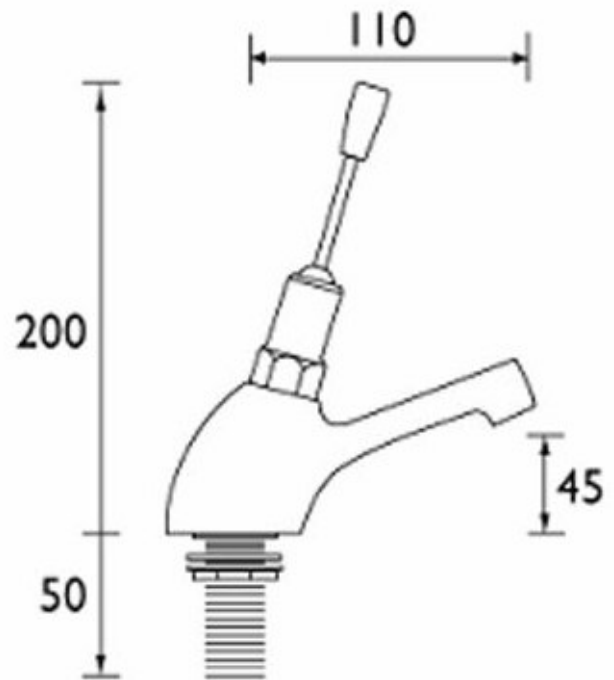

## Toggle Lever Basin Tap

Product Code: TLBTAP

### Toggle Lever Time Flow Wash Basin Tap

Product Code: TLBTAP

- Chrome plated toggle lever operated basin tap.
- Approx 15 seconds time flow.
- Ideal for use in unsupervised areas to stop water wastage.
- Multi directional lever.
- Supplied as single taps.
- Complete with hot and cold indices for hot, cold, or pre mixed use.
- Chrome plated brass body.
- 1/2" inlet.
- WRAS approved.
- 1 years manufacturers warranty against defects.
- 22mm tap holes required.

#### Delivery

- Usually 5 to 7 working days.

\*\*All pictures shown are for illustration purpose only and may be subject to change without notice. Actual product may vary due to product enhancement. All dimensions shown are for guidance only and may be subject to change or alteration without notice. All items manufactured or purchased separately from a third party to fit our products should be checked against the actual dimensions of the physical product before purchase. We will not be liable for third party costs and consequential loss associated with the items not fitting third party components.\*\*