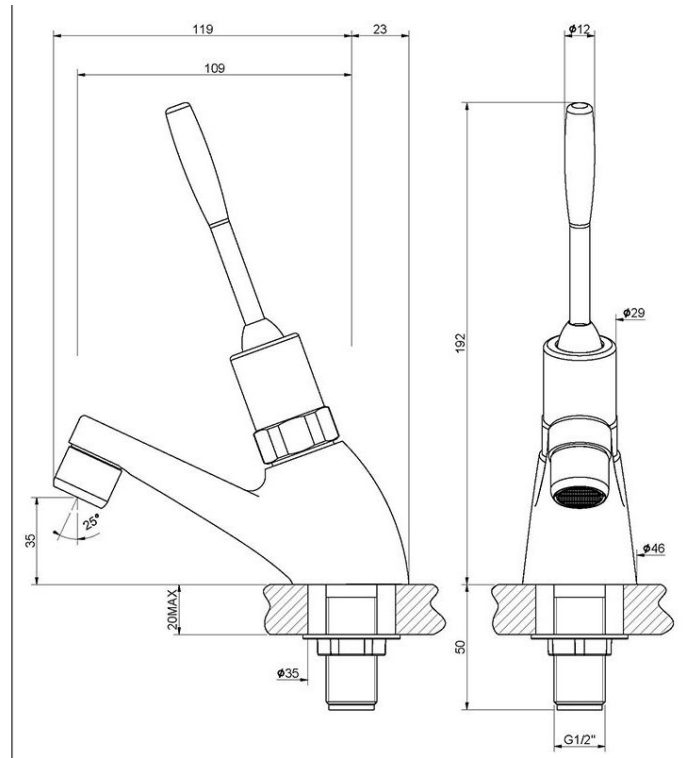

Time Flow Toggle Lever Tap

Product Code: TFLTT

Time Flow Lever Toggle Tap

Product Code: TFLTT

- Time flow tap with lever operation.
- Toggle lever works in all directions.
- Chrome plated.
- Approx 15 seconds time flow.
- Ideal for use in unsupervised areas.
- Supplied as single taps.
- 1/2" inlet.
- Brass backnut.
- WRAS approved.
- 22mm tap hole required.

Delivery

- In stock 1 to 2 working days.

All pictures shown are for illustration purpose only and may be subject to change without notice. Actual product may vary due to product enhancement. All dimensions shown are for guidance only and may be subject to change or alteration without notice. All items manufactured or purchased separately from a third party to fit our products should be checked against the actual dimensions of the physical product before purchase. We will not be liable for third party costs and consequential loss associated with the items not fitting third party components.