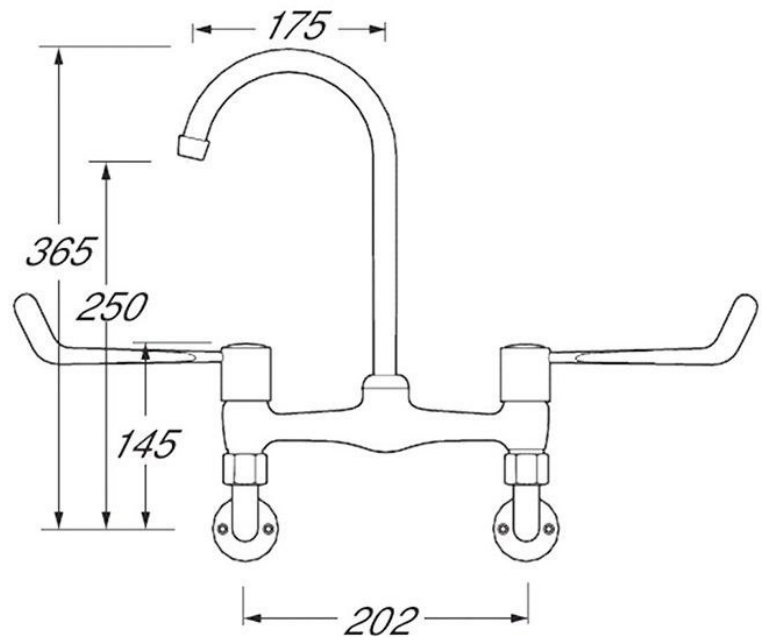

Bridge Lever Sink Mixer

Product Code: BWMLT

Wall Mounted Bridge Lever Mixer Tap

Product Code BWMLT

- 6 inch lever operated bridge sink mixer tap.
- Wall mounted model.
- Chrome plated metal.
- Quarter turn 1/2" ceramic disc valves.
- Metal back nuts.
- 1 years manufacturers warranty.
- Designed for areas requiring a high degree of hygiene such as kitchens, hospitals, healthcare and commercial applications.

Delivery

- Usually 3 to 5 working days.

**All pictures shown are for illustration purpose only and may be subject to change without notice. Actual product may vary due to product enhancement.
All dimensions shown are for guidance only and may be subject to change or alteration without notice. All items manufactured or purchased separately from a third party to fit our products should be checked against the actual dimensions of the physical product before purchase. We will not be liable for third party costs and consequential loss associated with the items not fitting third party components.**