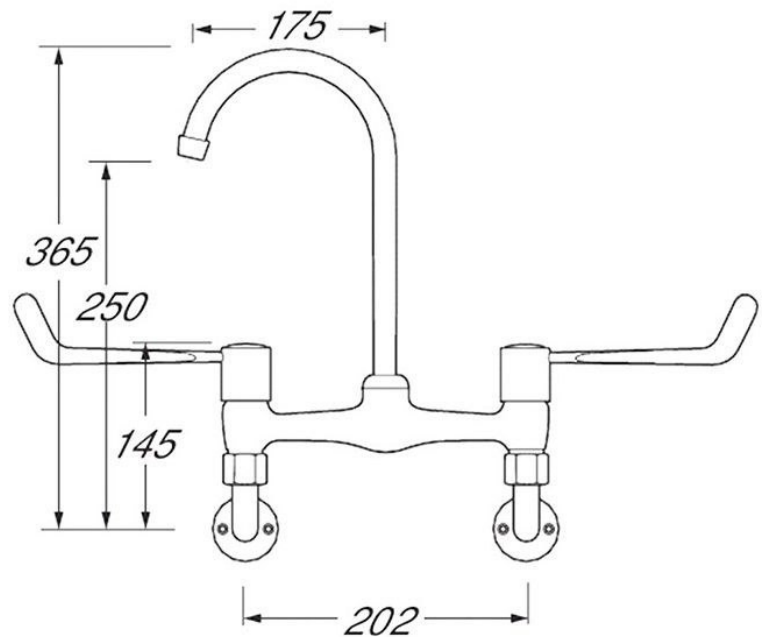

Bridge Lever Sink Mixer

Product Code: BWMLT

Wall Mounted Bridge Lever Mixer Tap

Product Code BWMLT

- 6 inch lever operated bridge sink mixer tap.
- Wall mounted model.
- Chrome plated metal.
- Quarter turn 1/2" ceramic disc valves.
- Metal back nuts.
- 1 years manufacturers warranty.
- Designed for areas requiring a high degree of hygiene such as kitchens, hospitals, healthcare and commercial applications.

Delivery

- Usually 3 to 5 working days.

**All pictures shown are for illustration purpose only and may be subject to change without notice. Actual product may vary due to product enhancement.
All dimensions shown are for guidance only and may be subject to change or alteration without notice. All items manufactured or purchased separately from a third party to fit our products should be checked against the actual dimensions of the physical product before purchase. We will not be liable for third party costs and consequential loss associated with the items not fitting third party components.**