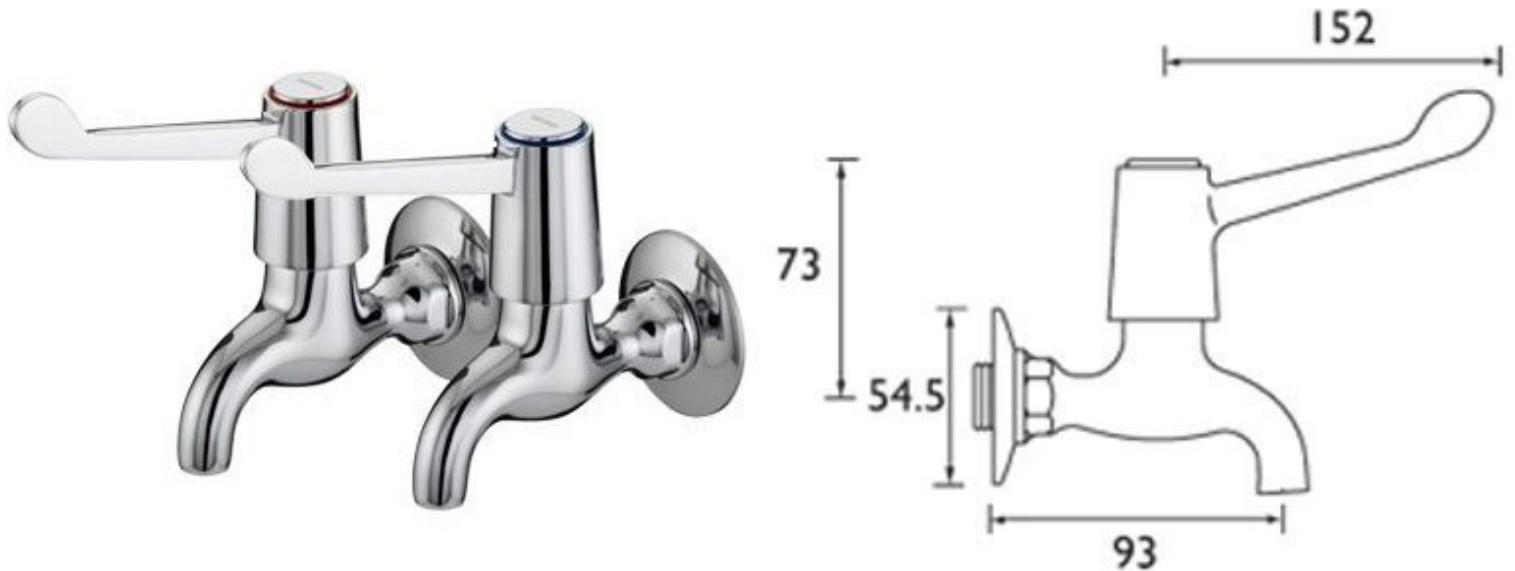

6 Inch Lever Operated Bib Taps

Product Code: LBIB6

6 Inch Lever Operated Wall mounted Bib Taps

Product Code: LBIB6

- Chrome plated 6 inch lever bib taps.
- Supplied in pairs.
- Wall mounted taps.
- 6" (152mm) chrome plated metal levers.
- Chrome plated brass body.
- Quarter turn ceramic disc valves.
- 1/2" valve and inlet.
- Removable round wall plate.
- WRAS approved.
- 1 years manufacturers warranty against defects.
- Also available with 3" (77mm) metal levers.