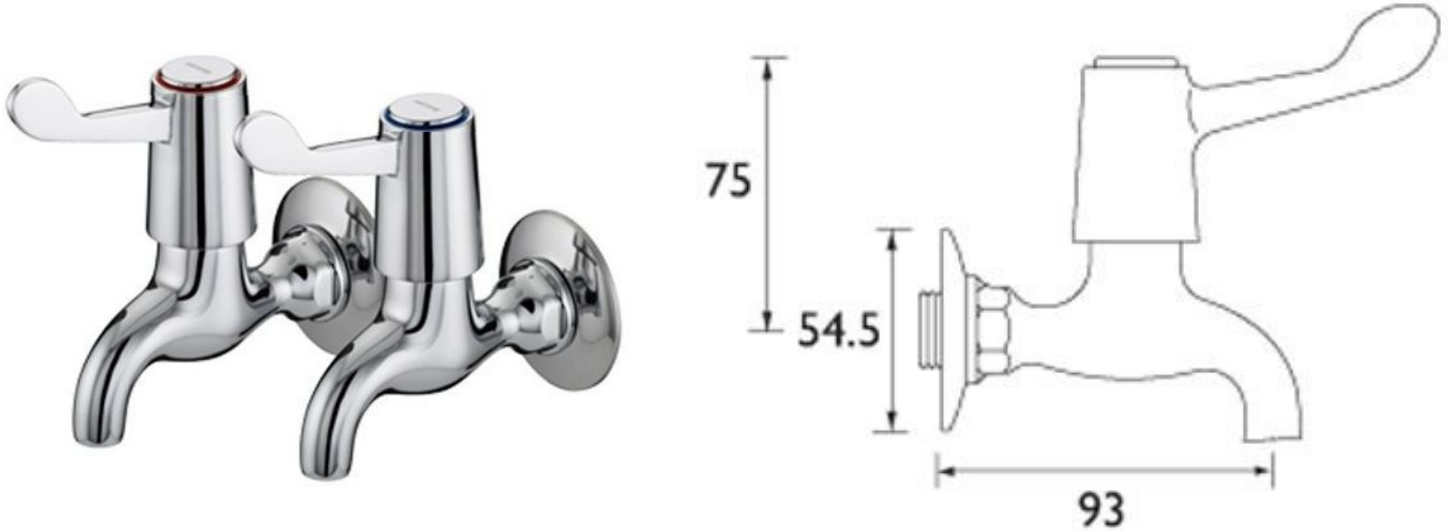

## Lever Operated Bib Taps

Product Code: LBIB

### 3 Inch Lever Operated Bib Taps

Product Code: LBIB

- Chrome plated lever bib taps.
- Supplied in pairs.
- Wall mounted taps.
- 3" (77mm) chrome plated metal levers.
- Chrome plated brass body.
- Quarter turn ceramic disc valves.
- 1/2" valve and inlet.
- Removable round wall plate.
- WRAS approved.
- 1 years manufacturers warranty against defects.
- Also available with 6" (152mm) metal levers.